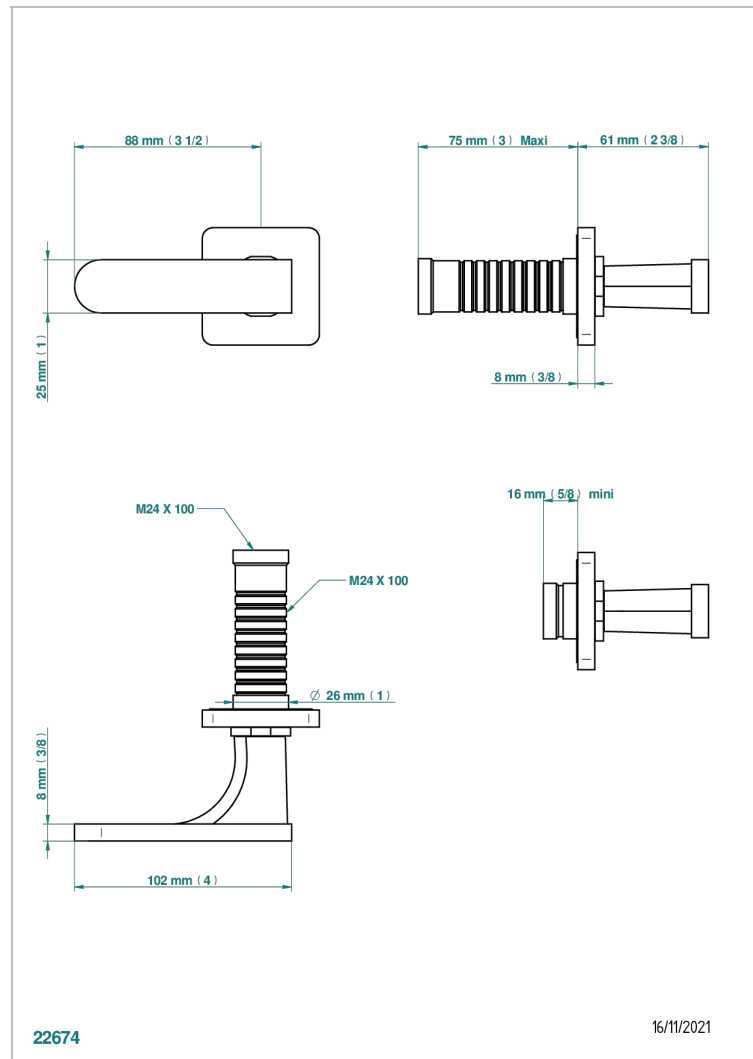

PROFIL METAL WITH LEVER HANDLES

A6B-30B

Wall volume control 30 & 32 trim

THG[®]
PARIS

CHARACTERISTIC

- Profil Metal with lever handles
- Wall volume control 30 & 32 trim

RELATED SKU'S

- Ref. G00-32CUSA 3/4" Volume control wall valve with ceramic cartridge
- Ref. G00-32HUSA 3/4" Volume control wall valve with ceramic cartridge counterclockwise
- Ref. G00-30CUSA 1/2" volume control wall valve with ceramic cartridge
- Ref. G00-30HUSA 1/2" Volume control wall valve with ceramic cartridge counterclockwise