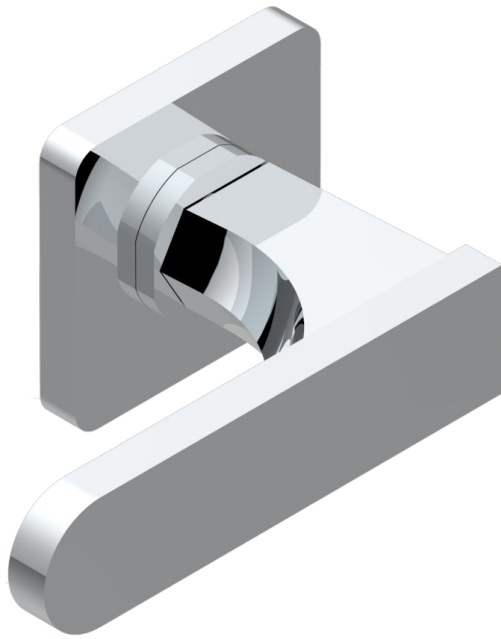

PROFIL METAL WITH LEVER HANDLES

A6B-30B

Wall volume control 30 & 32 trim

THG[®]
PARIS

CHARACTERISTIC

- Profil Metal with lever handles
- Wall volume control 30 & 32 trim

RELATED SKU'S

- Ref. G00-32CUSA 3/4" Volume control wall valve with ceramic cartridge
- Ref. G00-32HUSA 3/4" Volume control wall valve with ceramic cartridge counterclockwise
- Ref. G00-30CUSA 1/2" volume control wall valve with ceramic cartridge
- Ref. G00-30HUSA 1/2" Volume control wall valve with ceramic cartridge counterclockwise

AVAILABLE FINITIONS

Black ceram - D30

Blush PVD - H62

Brass color PVD - H49

Brown bronze color PVD - F33

Chrome polished - A02

Chrome polished / gold polished - G02

Copper antique matt, coated - H07