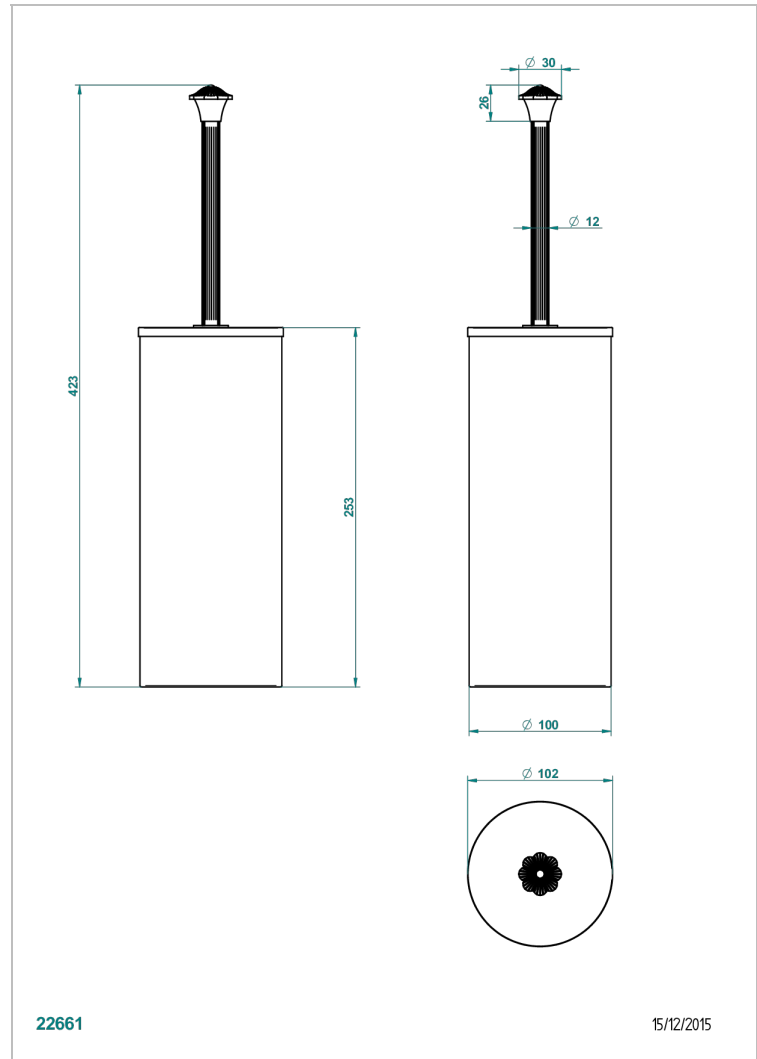

AMOUR DE TRIANON

G24-4700C

Metal toilet brush holder with brush with cover floor mounted

THG[®]
PARIS

CHARACTERISTIC

- Amour de Trianon
- Metal toilet brush holder with brush with cover floor mounted

AVAILABLE FINITIONS