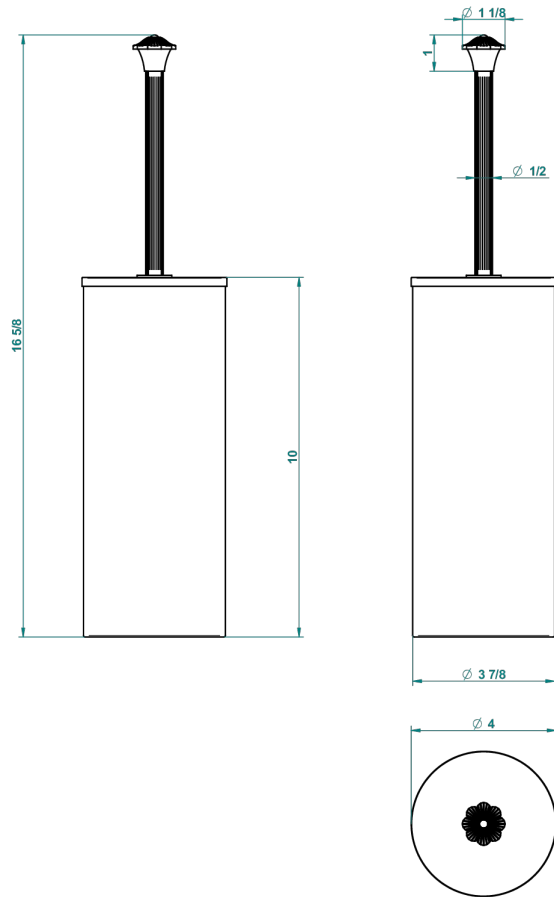

AMOUR DE TRIANON

G24-4700C

Metal toilet brush holder with brush with cover floor mounted

22661

15/12/2015

CHARACTERISTIC

- Amour de Trianon
- Metal toilet brush holder with brush with cover floor mounted

AVAILABLE FINITIONS