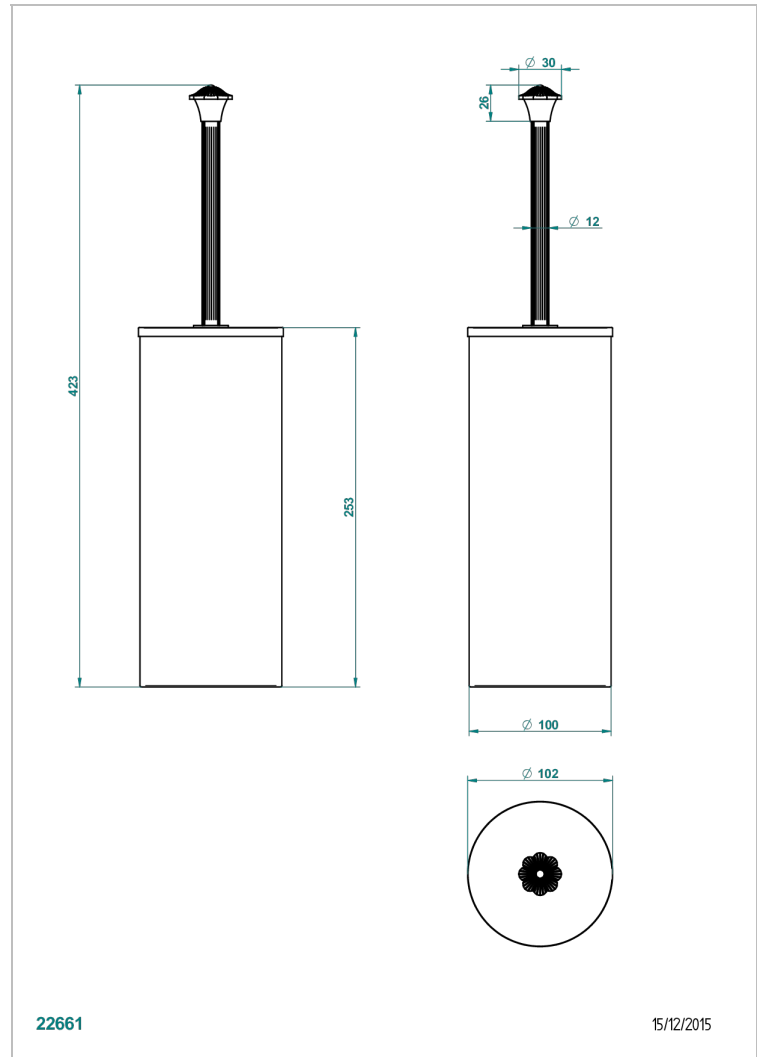

AMOUR DE TRIANON

G24-4700C

Wc brush with cover and metal holder

THG[®]
PARIS

CHARACTERISTIC

- Amour de Trianon
- Wc brush with cover and metal holder

AVAILABLE FINITIONS

Antique nickel - H28
Black ceram - D30
Lacquered light bronze - D01
Matt chrome - C02
Matt gold - F07
Matt nickel (color finish) - C01