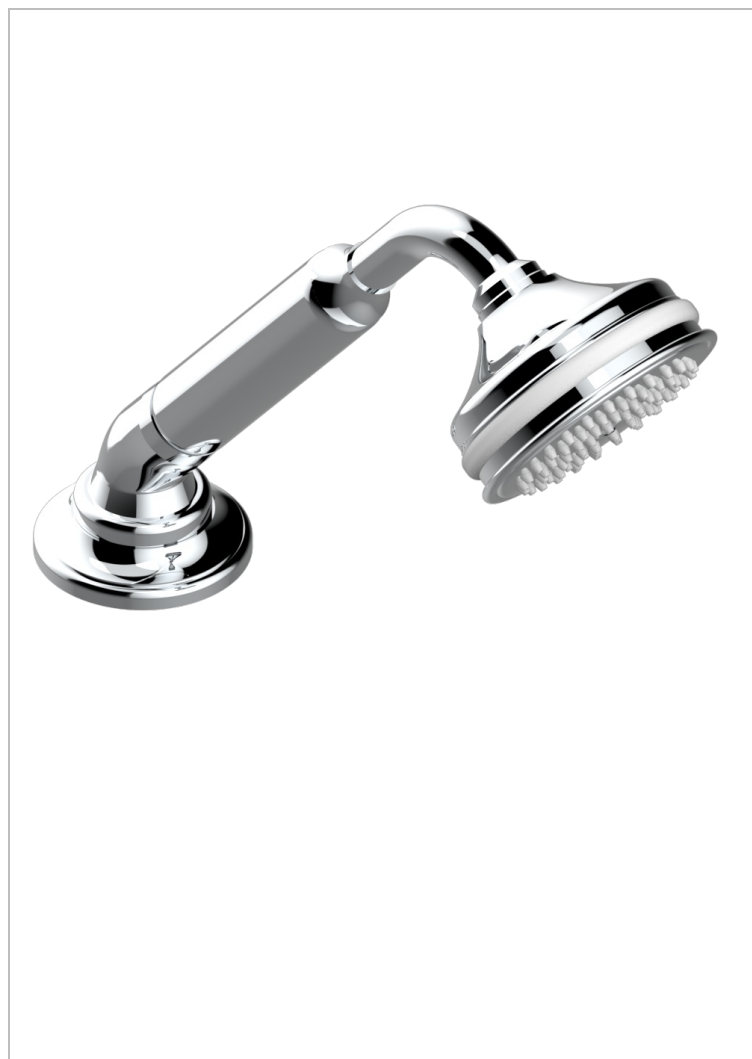

# CHARLESTON WITH LEVER HANDLES

G75-60A

Deck mounted hand shower, with hose

## CHARACTERISTIC

- ACS : 20ACCLY558