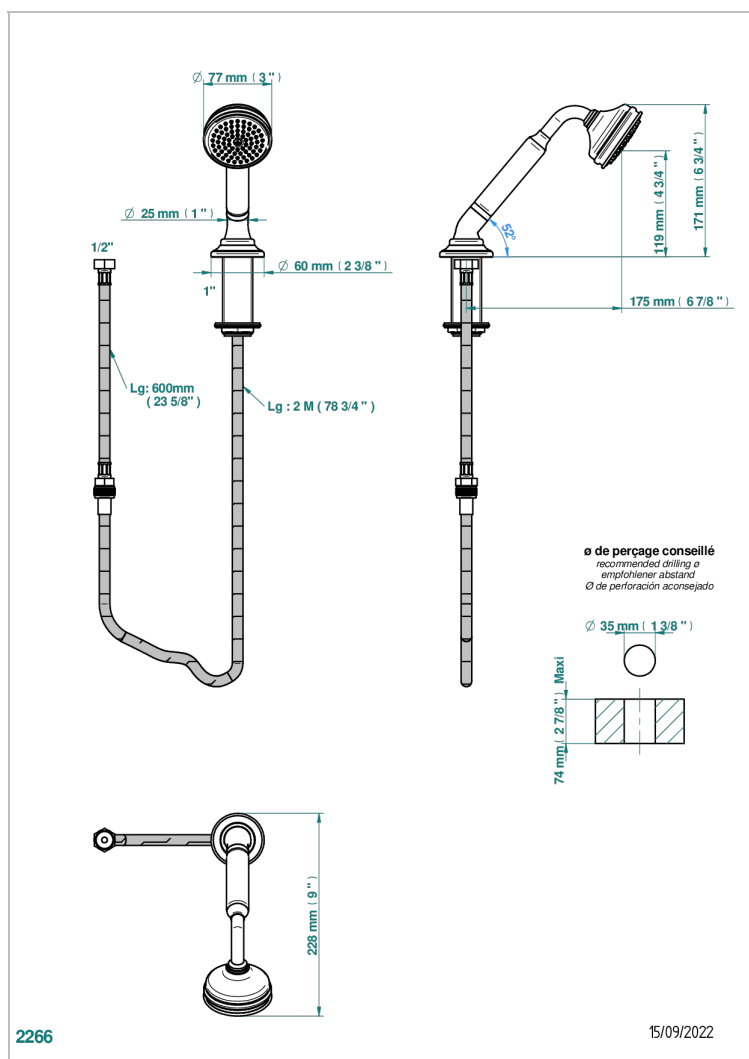

# CHARLESTON WITH LEVER HANDLES

G75-60A

Deck mounted hand shower, with hose

## CHARACTERISTIC

- ACS : 20ACCLY558