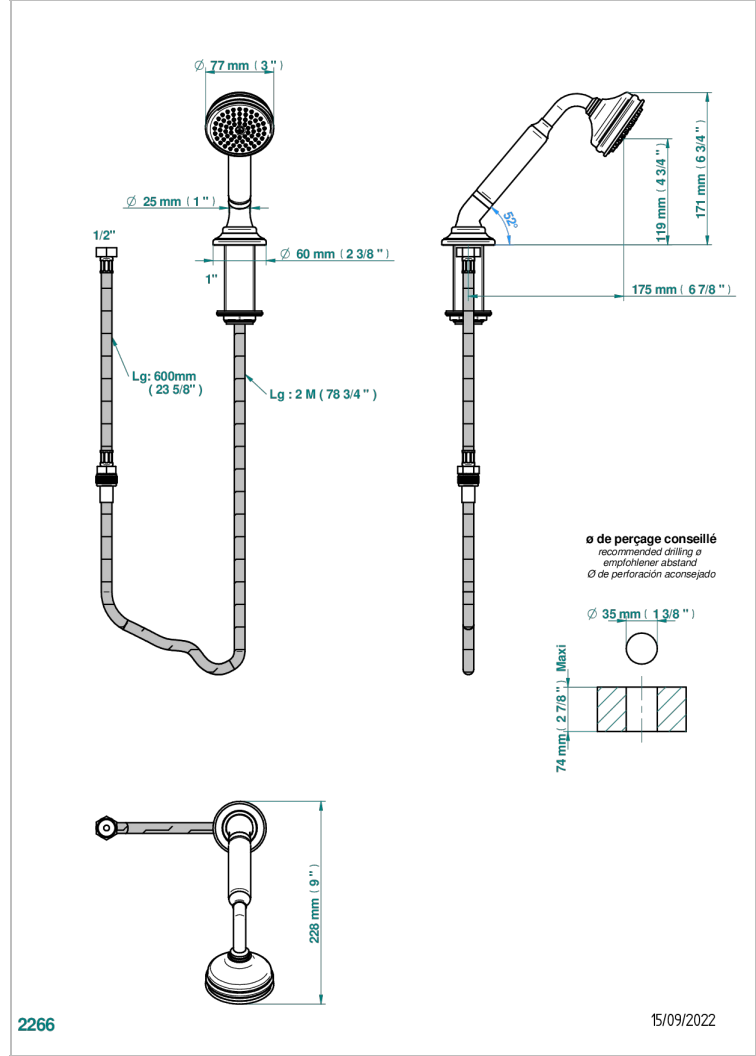

CHARLESTON WITH LEVER

G75-60A

Rim mounted stylised handshower, 2 m hose and angle rest

CHARACTERISTIC

- ACS : 20ACCLY558

TECHNICAL SPECS

- Recommandé : 3 bars (max. 5 bars) - Advised : 43,5 psi (max. 72 psi)
- 9,5 l/min à 3 bars (2.5 gpm at 43.5 psi)

STANDARDS

AVAILABLE FINITIONS

Antique nickel - H28
Black ceram - D30
Blush PVD - H62
Brass color PVD - H49
Brown bronze color PVD - F33
Gold color PVD - H52

Graphite PVD - H64
Lacquered light bronze - D01
Matt Umber PVD - H67
Matt blush PVD - H60
Matt brass color PVD - H50
Matt brown bronze color PVD - F34