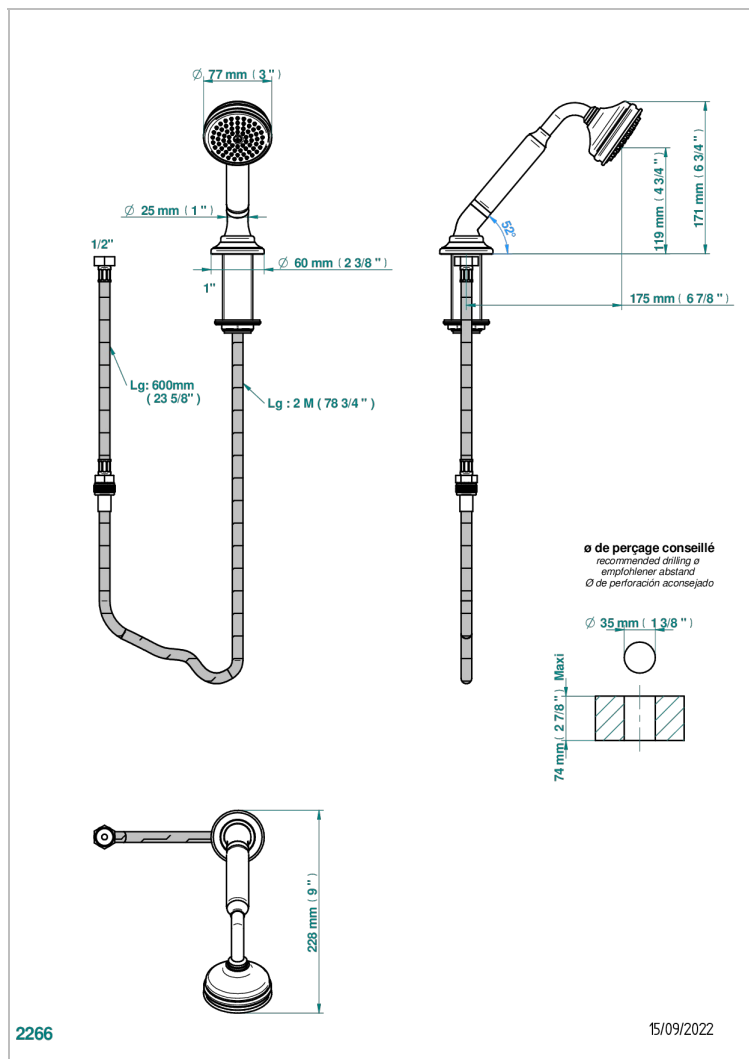

CHARLESTON WITH SMOOTH METAL LEVER HANDLES

G3N-60A

Deck mounted hand shower, with hose

CHARACTERISTIC

- ACS : 20ACCLY558

STANDARDS

TECHNICAL SPECS

- Recommandé : 3 bars (max. 5 bars) - Advised : 43,5 psi (max. 72 psi)
- 9,5 l/min à 3 bars (2.5 gpm at 43.5 psi)

AVAILABLE FINITIONS

Black ceram - D30
Blush PVD - H62
Brass color PVD - H49
Brown bronze color PVD - F33
Chrome polished - A02
Chrome polished / gold polished - G02

Copper antique matt, coated - H07
Gold color PVD - H52
Gold mat - F07
Gold polished - F01
Graphite PVD - H64
Light coated bronze - D01

Nickel polished - B01
Soft gold - F30
Soft matt gold - F31
Umber PVD - H66