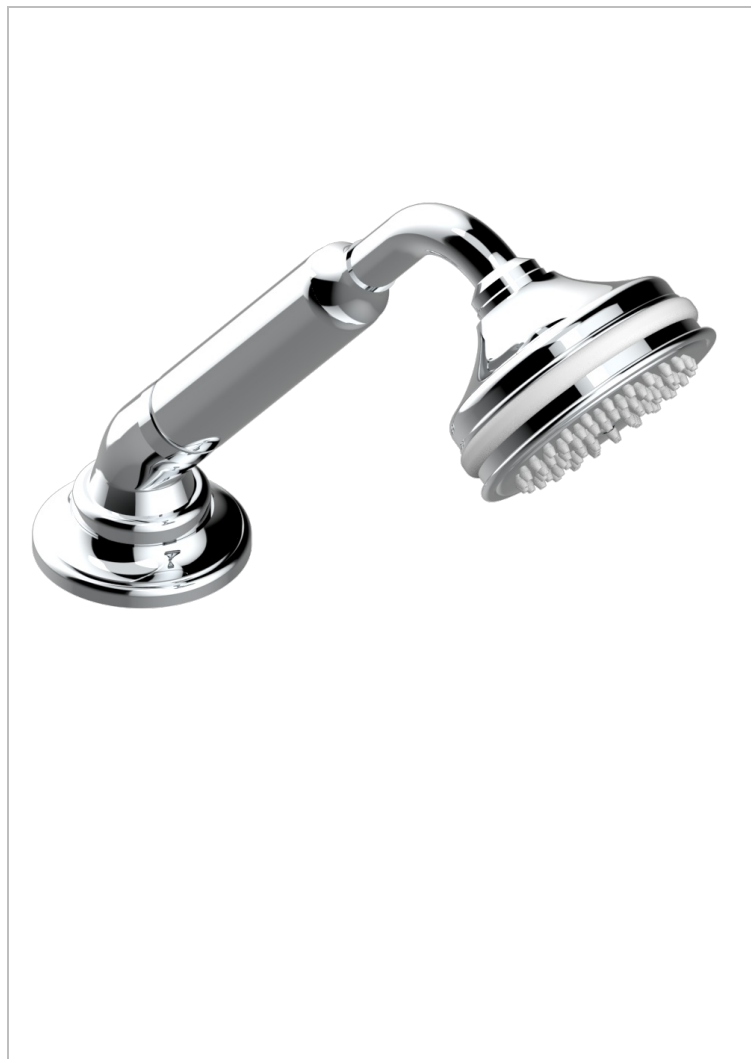

CHARLESTON WITH SMOOTH METAL LEVER HANDLES

G3N-60A

Deck mounted hand shower, with hose

CHARACTERISTIC

- ACS : 20ACCLY558

STANDARDS

TECHNICAL SPECS

- Recommandé : 3 bars (max. 5 bars) - Advised : 43,5 psi (max. 72 psi)
- 9,5 l/min à 3 bars (2.5 gpm at 43.5 psi)

AVAILABLE FINITIONS

Black ceram - D30
Blush PVD - H62
Brass color PVD - H49
Brown bronze color PVD - F33
Chrome polished - A02
Chrome polished / gold polished - G02

Copper antique matt, coated - H07
Gold color PVD - H52
Gold mat - F07
Gold polished - F01
Graphite PVD - H64
Light coated bronze - D01

Matt Umber PVD - H67
Matt blush PVD - H60
Matt brass color PVD - H50
Matt brown bronze color PVD - F34
Matt chrome (American satin) - C02
Matt gold color PVD - H53

Matt graphite PVD - H65
Matt nickel (American satin) - C01
Matt nickel color PVD - H56
Natural smoked Brass - A13
Nickel antique / Sovereign - H28
Nickel color PVD - H55

Nickel polished - B01
Soft gold - F30
Soft matt gold - F31
Umber PVD - H66