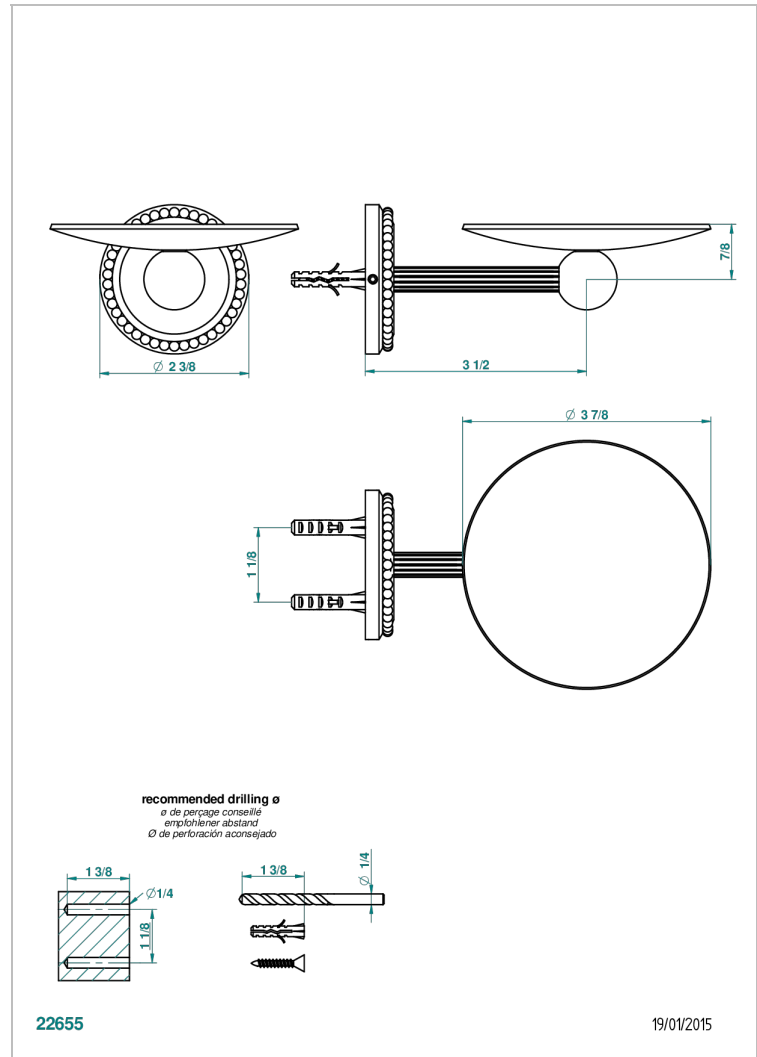

# AMOUR DE TRIANON

G24-546

Soap dish, wall mounted, 4" diameter

THG<sup>®</sup>  
PARIS

## CHARACTERISTIC

- Amour de Trianon
- Soap dish, wall mounted, 4" diameter

## AVAILABLE FINITIONS

Black ceram - D30  
Chrome polished - A02  
Chrome polished / gold polished - G02  
Copper antique matt, coated - H07  
Gold mat - F07  
Gold polished - F01

Light coated bronze - D01  
Matt chrome (American satin) - C02  
Matt nickel (American satin) - C01  
Nickel antique / Sovereign - H28  
Nickel polished - B01  
Soft gold - F30