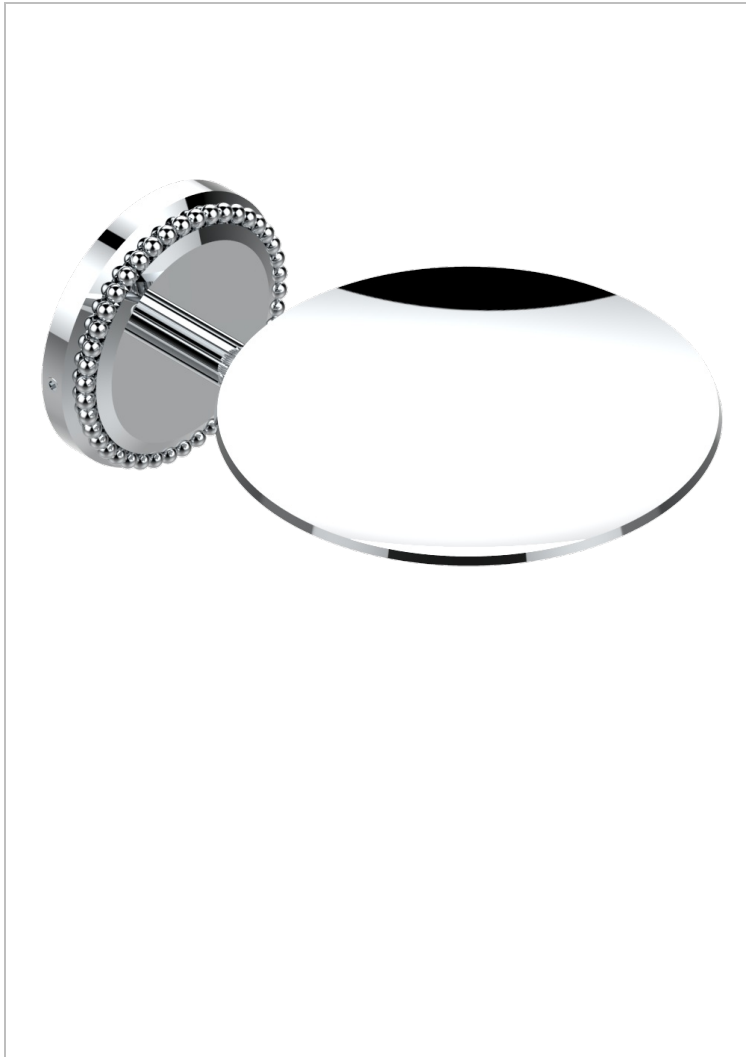

# AMOUR DE TRIANON

G24-546

Soap dish, wall mounted, 4" diameter

THG<sup>®</sup>  
PARIS

## CHARACTERISTIC

- Amour de Trianon
- Soap dish, wall mounted, 4" diameter

## AVAILABLE FINITIONS

Black ceram - D30  
Chrome polished - A02  
Chrome polished / gold polished - G02  
Copper antique matt, coated - H07  
Gold mat - F07  
Gold polished - F01

Light coated bronze - D01  
Matt chrome (American satin) - C02  
Matt nickel (American satin) - C01  
Nickel antique / Sovereign - H28  
Nickel polished - B01  
Soft gold - F30

Soft matt gold - F31