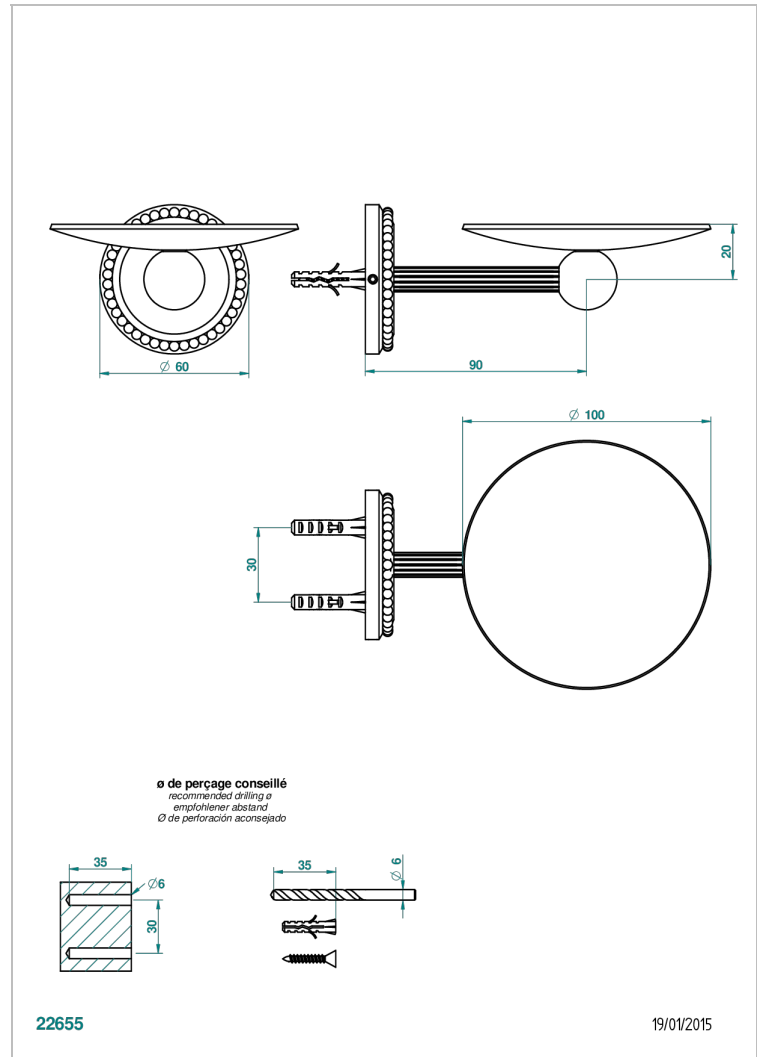

AMOUR DE TRIANON

G24-546

Wall mounted soap dish, \varnothing 100 mm

THG[®]
PARIS

CHARACTERISTIC

- Amour de Trianon
- Wall mounted soap dish, \varnothing 100 mm

AVAILABLE FINITIONS

Antique nickel - H28
Black ceram - D30
Lacquered light bronze - D01
Matt chrome - C02
Matt gold - F07
Matt nickel (color finish) - C01

Polished chrome (color finish) - A02
Polished chrome / Polished gold (color finish) - G02
Polished gold (color finish) - F01
Polished nickel - B01
Soft gold - F30
Soft matt gold - F31

Varnished matt antique red copper (color finish) - H07