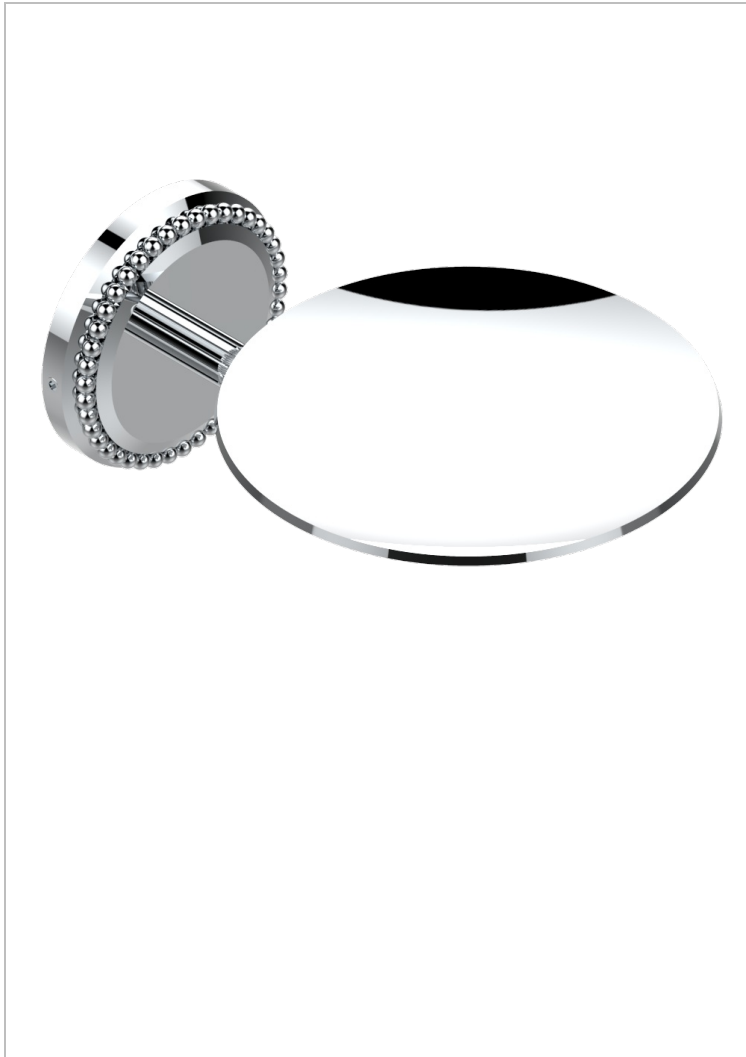

AMOUR DE TRIANON

G24-546

Wall mounted soap dish, \varnothing 100 mm

THG[®]
PARIS

CHARACTERISTIC

- Amour de Trianon
- Wall mounted soap dish, \varnothing 100 mm

AVAILABLE FINITIONS

Antique nickel - H28
Black ceram - D30
Lacquered light bronze - D01
Matt chrome - C02
Matt gold - F07
Matt nickel (color finish) - C01

Polished chrome (color finish) - A02
Polished chrome / Polished gold (color finish) - G02
Polished gold (color finish) - F01
Polished nickel - B01
Soft gold - F30
Soft matt gold - F31

Varnished matt antique red copper (color finish) - H07