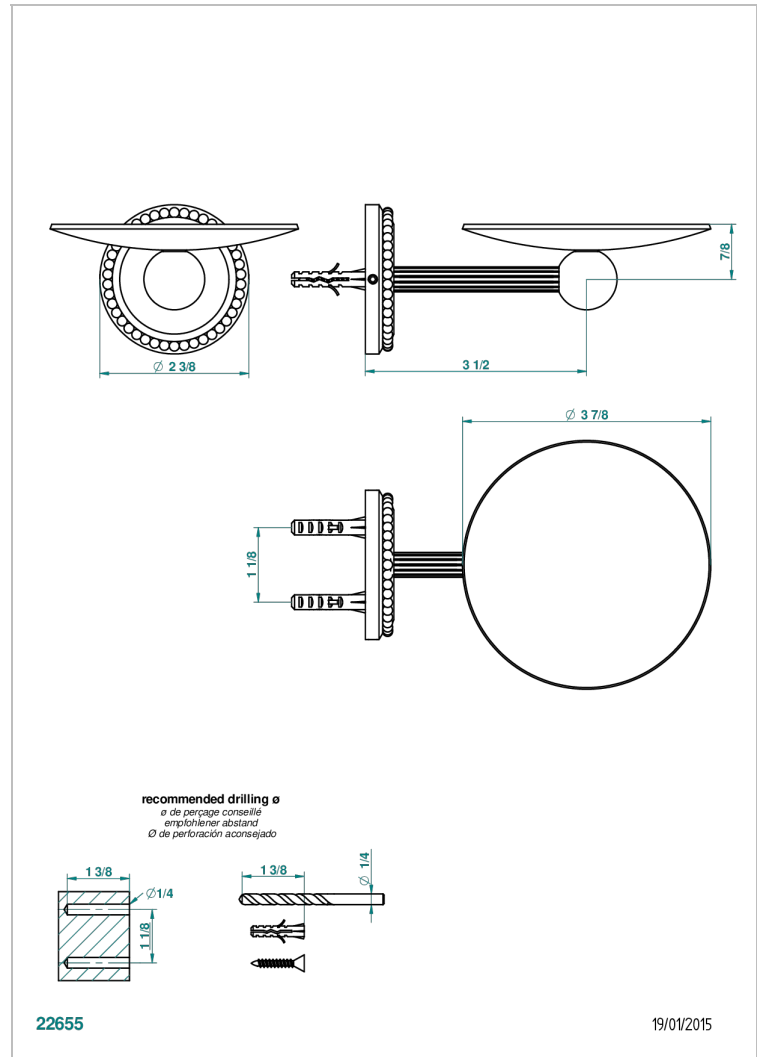

# AMOUR DE TRIANON

G24-546

Wall mounted soap dish,  $\varnothing$  100 mm

THG<sup>®</sup>  
PARIS

## CHARACTERISTIC

- Amour de Trianon
- Wall mounted soap dish,  $\varnothing$  100 mm

## AVAILABLE FINITIONS

Antique nickel - H28  
Black ceram - D30  
Lacquered light bronze - D01  
Matt chrome - C02  
Matt gold - F07  
Matt nickel (color finish) - C01

Polished chrome (color finish) - A02  
Polished chrome / Polished gold (color finish) - G02  
Polished gold (color finish) - F01  
Polished nickel - B01  
Soft gold - F30  
Soft matt gold - F31

Varnished matt antique red copper (color finish) - H07