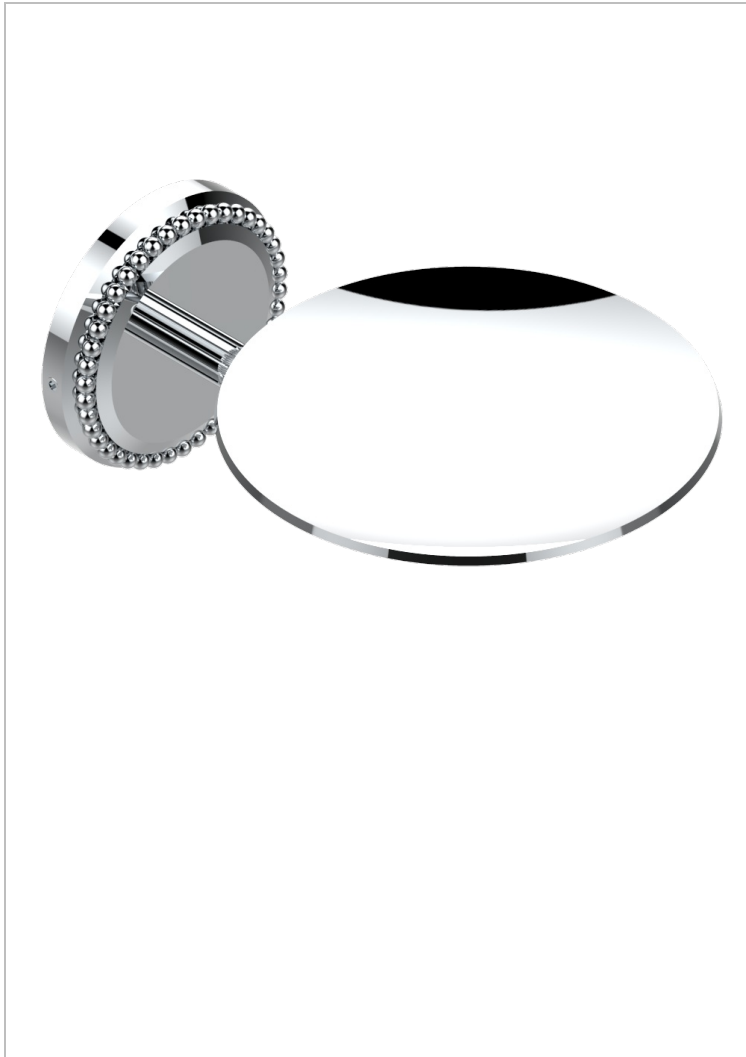

# AMOUR DE TRIANON

G24-546

Wall mounted soap dish,  $\varnothing$  100 mm

THG<sup>®</sup>  
PARIS

## CHARACTERISTIC

- Amour de Trianon
- Wall mounted soap dish,  $\varnothing$  100 mm

## AVAILABLE FINITIONS

Antique nickel - H28  
Black ceram - D30  
Lacquered light bronze - D01  
Matt chrome - C02  
Matt gold - F07  
Matt nickel (color finish) - C01

Polished chrome (color finish) - A02  
Polished chrome / Polished gold (color finish) - G02  
Polished gold (color finish) - F01  
Polished nickel - B01  
Soft gold - F30  
Soft matt gold - F31

Varnished matt antique red copper (color finish) - H07