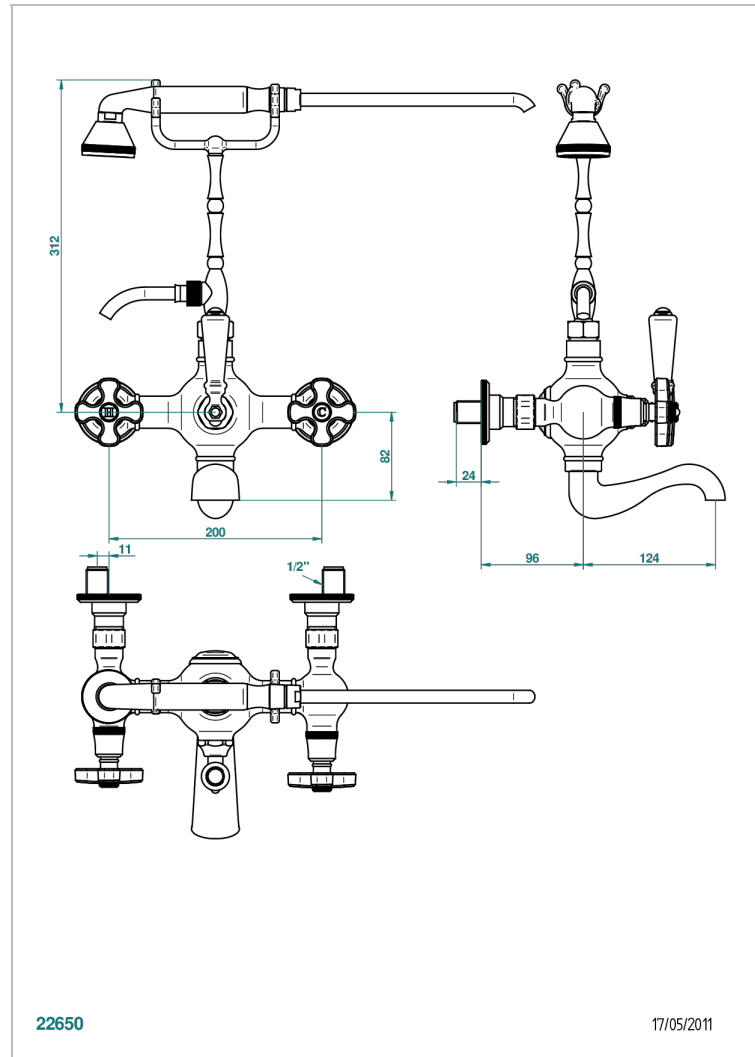

Wall mounted 2-hole bath/telephone shower mixer, shower and hose, 200 mm centres

22650

17/05/2011

### CHARACTERISTIC

- Art Déco
- Wall mounted 2-hole bath/telephone shower mixer, shower and hose, 200 mm centres

### TECHNICAL SPECS

- Recommandé : 3 bars (max. 5 bars) - Advised : 43,5 psi (max. 72 psi)
- Bec : 75 l/min à 3 bars - Douchette : 9,5 l/min à 3 bars
- Spout : 19,8 gpm at 43.5 psi - Handshower : 2.5 gpm at 43.5 psi