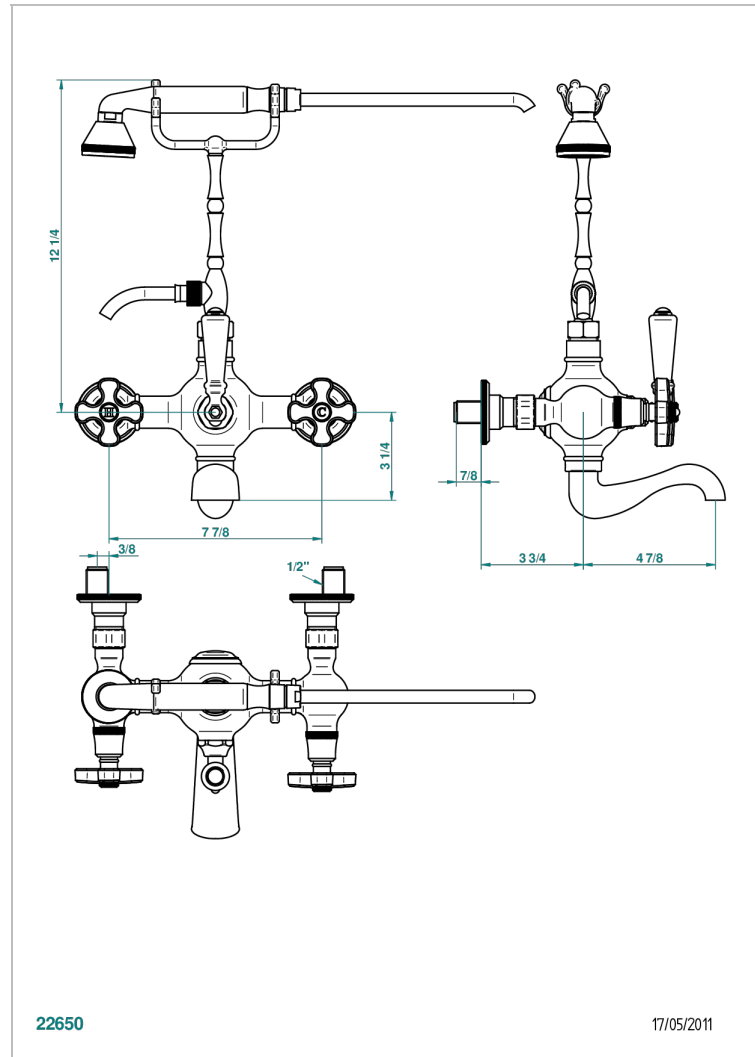

Wall mounted 2-hole bath/telephone shower mixer, shower and hose, 200 mm centres

CHARACTERISTIC

- Art Déco
- Wall mounted 2-hole bath/telephone shower mixer, shower and hose, 200 mm centres

TECHNICAL SPECS

- Recommandé : 3 bars (max. 5 bars) - Advised : 43,5 psi (max. 72 psi)
- Bec : 75 l/min à 3 bars - Douchette : 9,5 l/min à 3 bars
- Spout : 19,8 gpm at 43.5 psi - Handshower : 2.5 gpm at 43.5 psi

AVAILABLE FINITIONS