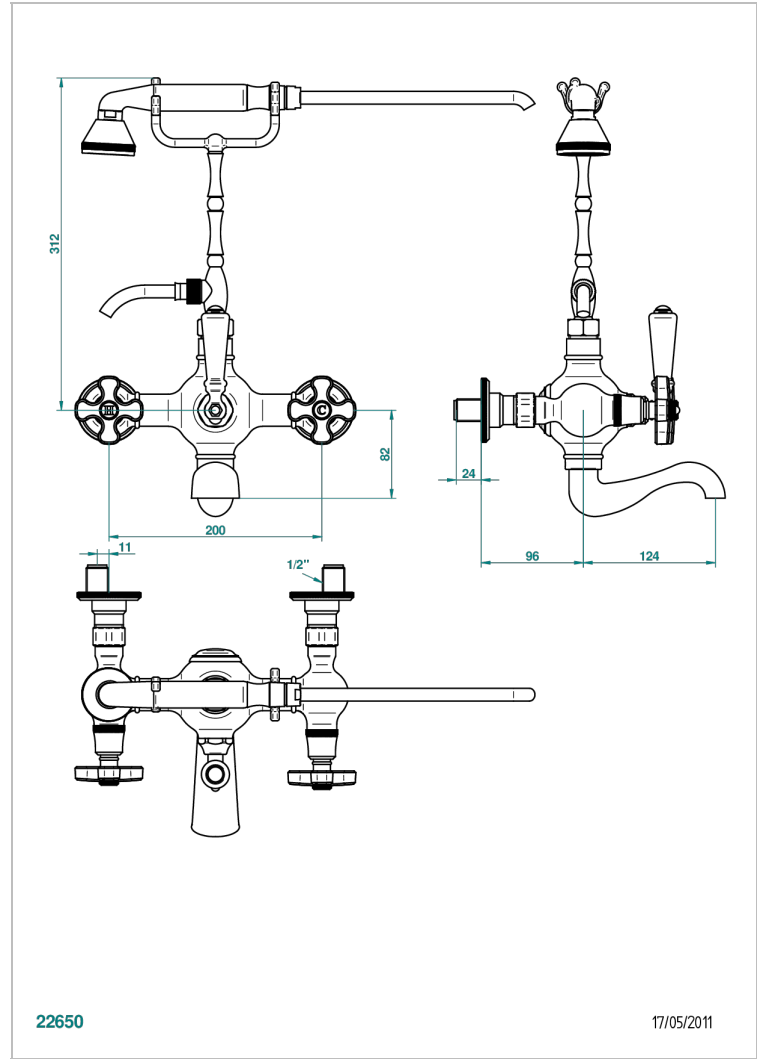

Wall mounted 2-hole bath/telephone shower mixer, shower and hose, 200 mm centres

22650

17/05/2011

CHARACTERISTIC

- Art Déco
- Wall mounted 2-hole bath/telephone shower mixer, shower and hose, 200 mm centres

TECHNICAL SPECS

- Recommandé : 3 bars (max. 5 bars) - Advised : 43,5 psi (max. 72 psi)
- Bec : 75 l/min à 3 bars - Douchette : 9,5 l/min à 3 bars
- Spout : 19,8 gpm at 43.5 psi - Handshower : 2.5 gpm at 43.5 psi