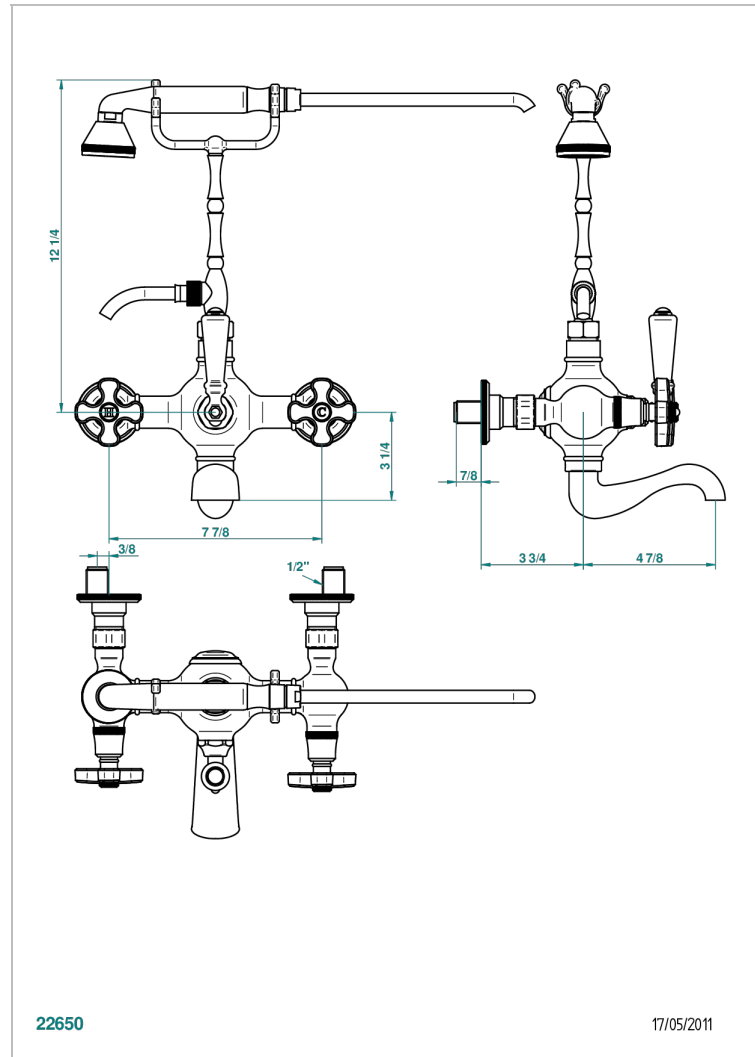

Wall mounted 2-hole bath/telephone shower mixer, shower and hose, 200 mm centres

22650

17/05/2011

CHARACTERISTIC

- Art Déco
- Wall mounted 2-hole bath/telephone shower mixer, shower and hose, 200 mm centres

TECHNICAL SPECS

- Recommandé : 3 bars (max. 5 bars) - Advised : 43,5 psi (max. 72 psi)
- Bec : 75 l/min à 3 bars - Douchette : 9,5 l/min à 3 bars
- Spout : 19,8 gpm at 43.5 psi - Handshower : 2.5 gpm at 43.5 psi