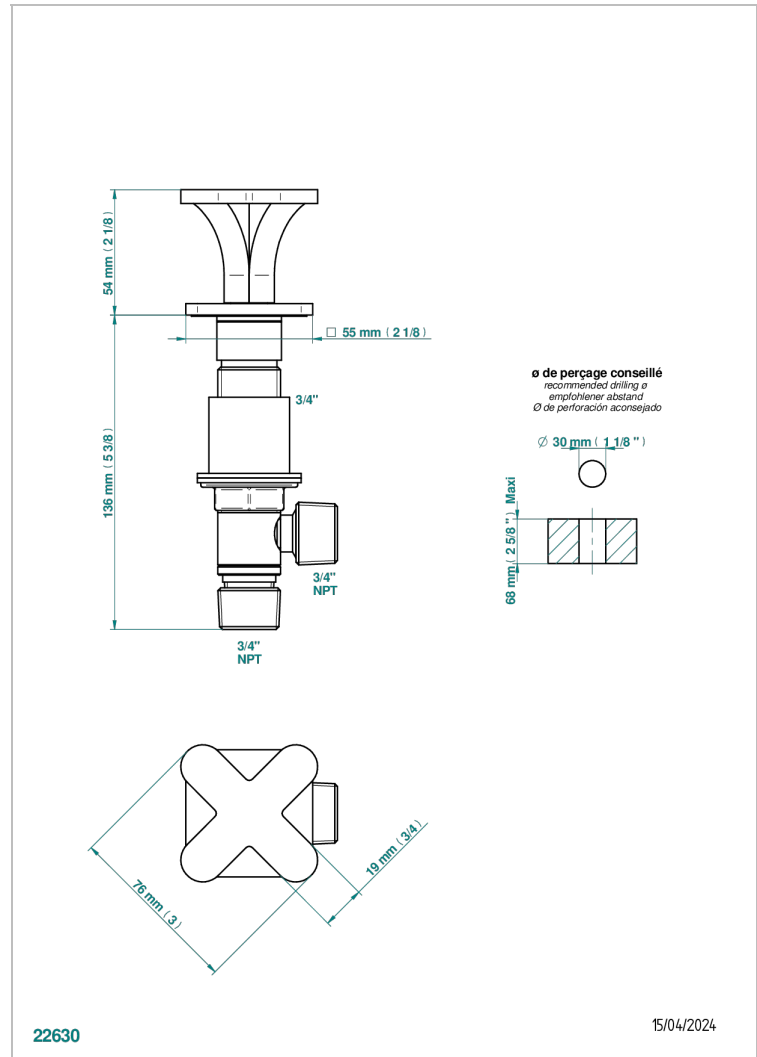

PROFIL METAL

A6A-36

Rim mounted 3/4" valve

CHARACTERISTIC

- Profil Metal
- Rim mounted 3/4" valve

AVAILABLE FINITIONS

Antique nickel - H28
Black ceram - D30
Blush PVD - H62
Brass color PVD - H49
Brown bronze color PVD - F33
Gold color PVD - H52