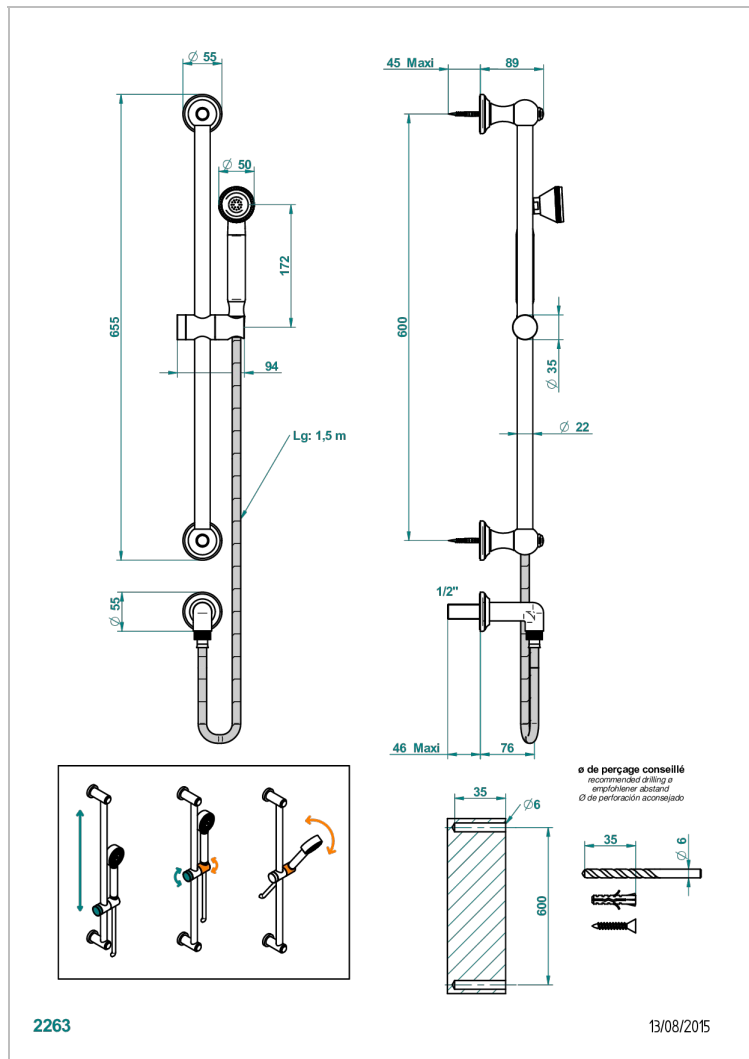

# CHARLESTON WITH LEVER

G75-59

Wall mounted turbojet handshower, 60 cm slidebar, hose, hook and elbow

## CHARACTERISTIC

- Charleston with lever
- Wall mounted turbojet handshower, 60 cm slidebar, hose, hook and elbow

## TECHNICAL SPECS

- Recommandé : 3 bars (max. 5 bars) - Advised : 43,5 psi (max. 72 psi)
- 9,5 l/min à 3 bars (2.5 gpm at 43.5 psi)

## AVAILABLE FINITIONS

Antique nickel - H28  
Black ceram - D30  
Blush PVD - H62  
Brass color PVD - H49  
Brown bronze color PVD - F33  
Gold color PVD - H52

Graphite PVD - H64  
Lacquered light bronze - D01  
Matt Umber PVD - H67  
Matt blush PVD - H60  
Matt brass color PVD - H50  
Matt brown bronze color PVD - F34