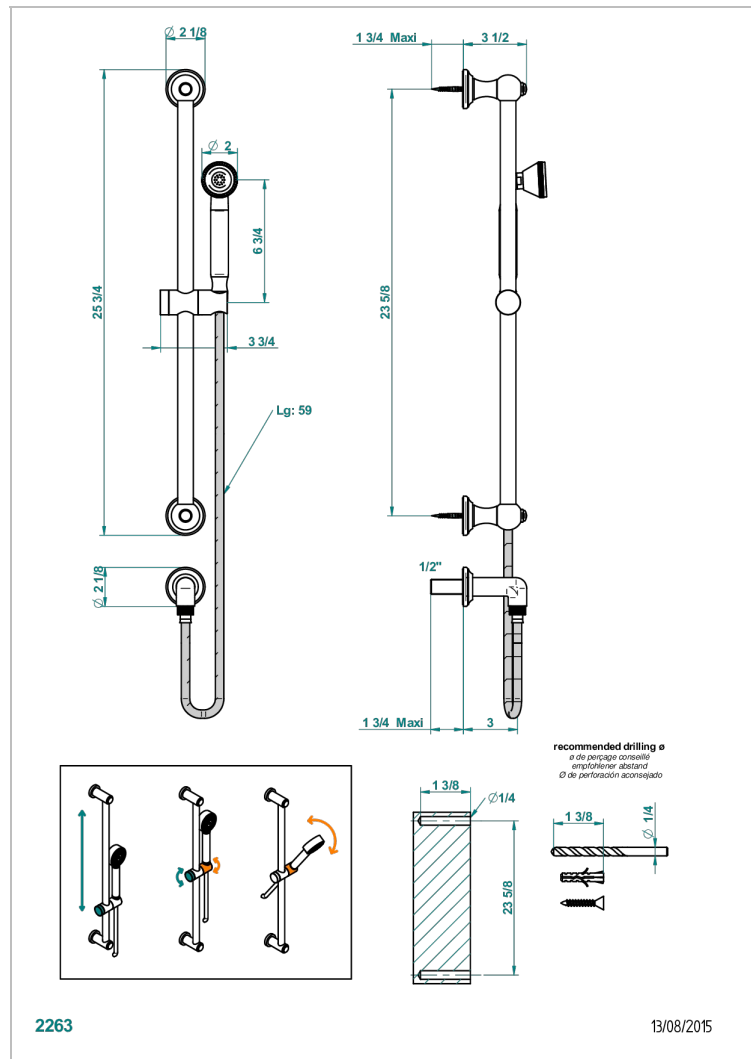

CHARLESTON WITH LEVER

G75-59

Wall mounted turbojet handshower, 60 cm slidebar, hose, hook and elbow

CHARACTERISTIC

- Charleston with lever
- Wall mounted turbojet handshower, 60 cm slidebar, hose, hook and elbow

TECHNICAL SPECS

- Recommandé : 3 bars (max. 5 bars) - Advised : 43,5 psi (max. 72 psi)
- 9,5 l/min à 3 bars (2.5 gpm at 43.5 psi)

AVAILABLE FINITIONS

Antique nickel - H28
Black ceram - D30
Blush PVD - H62
Brass color PVD - H49
Brown bronze color PVD - F33
Gold color PVD - H52