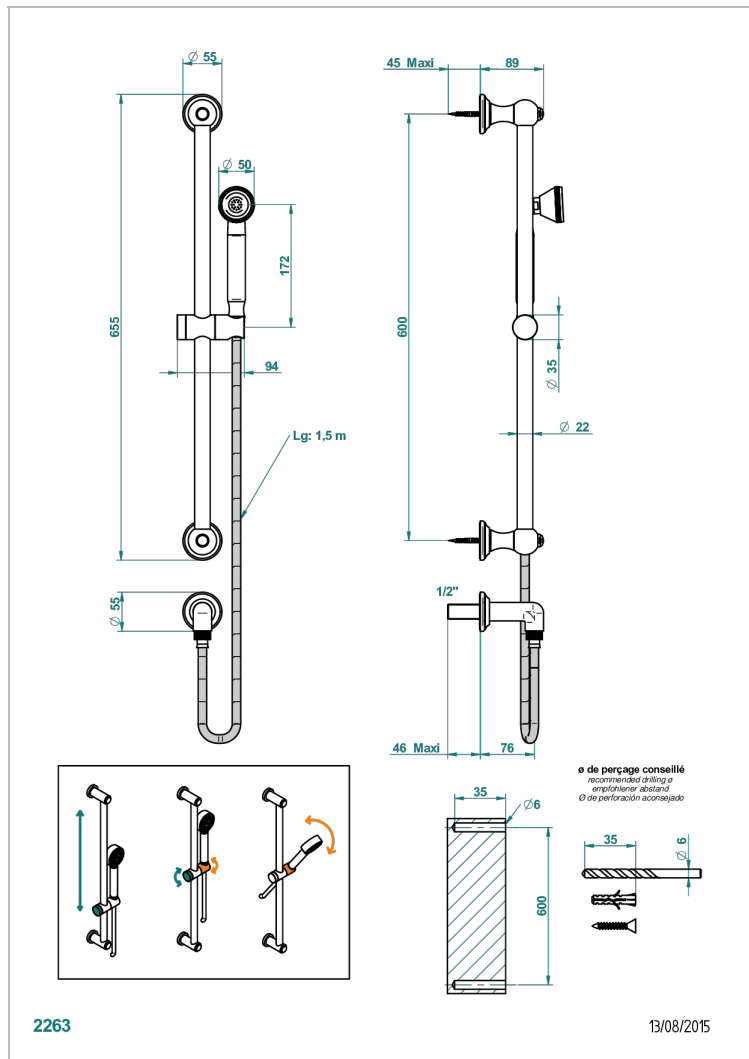

CHARLESTON WITH LEVER

G75-59

Wall mounted turbojet handshower, 60 cm slidebar, hose, hook and elbow

CHARACTERISTIC

- Charleston with lever
- Wall mounted turbojet handshower, 60 cm slidebar, hose, hook and elbow

TECHNICAL SPECS

- Recommandé : 3 bars (max. 5 bars) - Advised : 43,5 psi (max. 72 psi)
- 9,5 l/min à 3 bars (2.5 gpm at 43.5 psi)

AVAILABLE FINITIONS

Antique nickel - H28
Black ceram - D30
Blush PVD - H62
Brass color PVD - H49
Brown bronze color PVD - F33
Gold color PVD - H52

Natural smoked Brass - A13
Nickel color PVD - H55
Polished chrome (color finish) - A02
Polished chrome / Polished gold (color finish) - G02
Polished gold (color finish) - F01
Polished nickel - B01

Soft gold - F30
Soft matt gold - F31
Umber PVD - H66