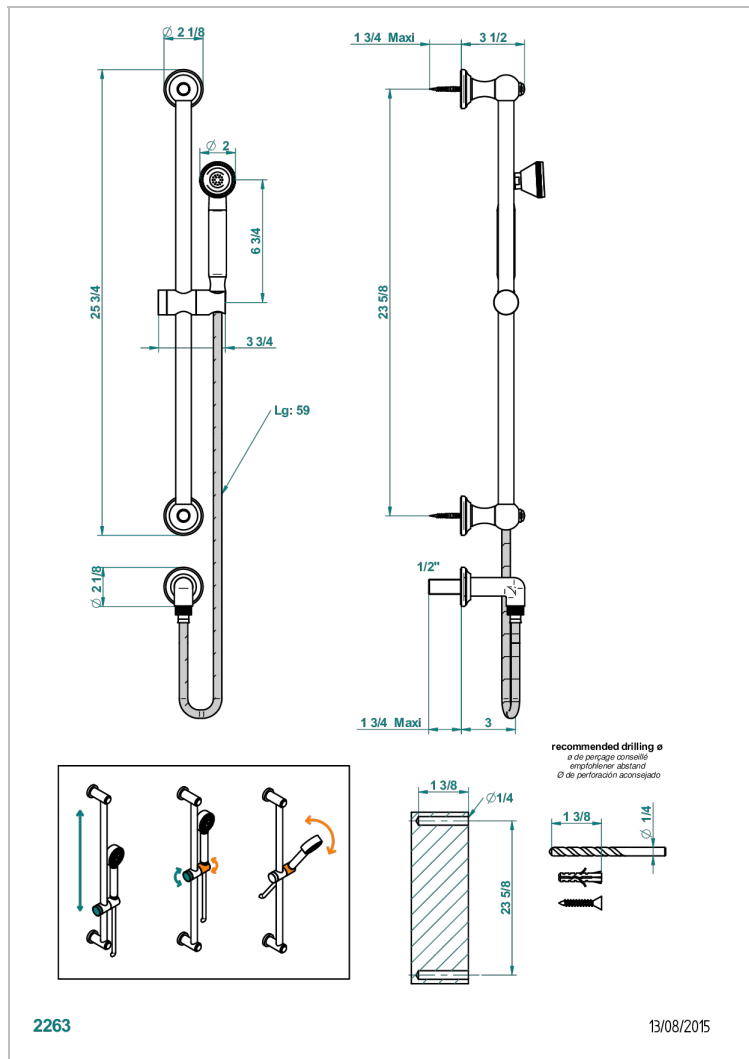

CHARLESTON WITH LEVER

G75-59

Wall mounted turbojet handshower, 60 cm slidebar, hose, hook and elbow

CHARACTERISTIC

- Charleston with lever
- Wall mounted turbojet handshower, 60 cm slidebar, hose, hook and elbow

TECHNICAL SPECS

- Recommandé : 3 bars (max. 5 bars) - Advised : 43,5 psi (max. 72 psi)
- 9,5 l/min à 3 bars (2.5 gpm at 43.5 psi)

AVAILABLE FINITIONS

Antique nickel - H28
Black ceram - D30
Blush PVD - H62
Brass color PVD - H49
Brown bronze color PVD - F33
Gold color PVD - H52