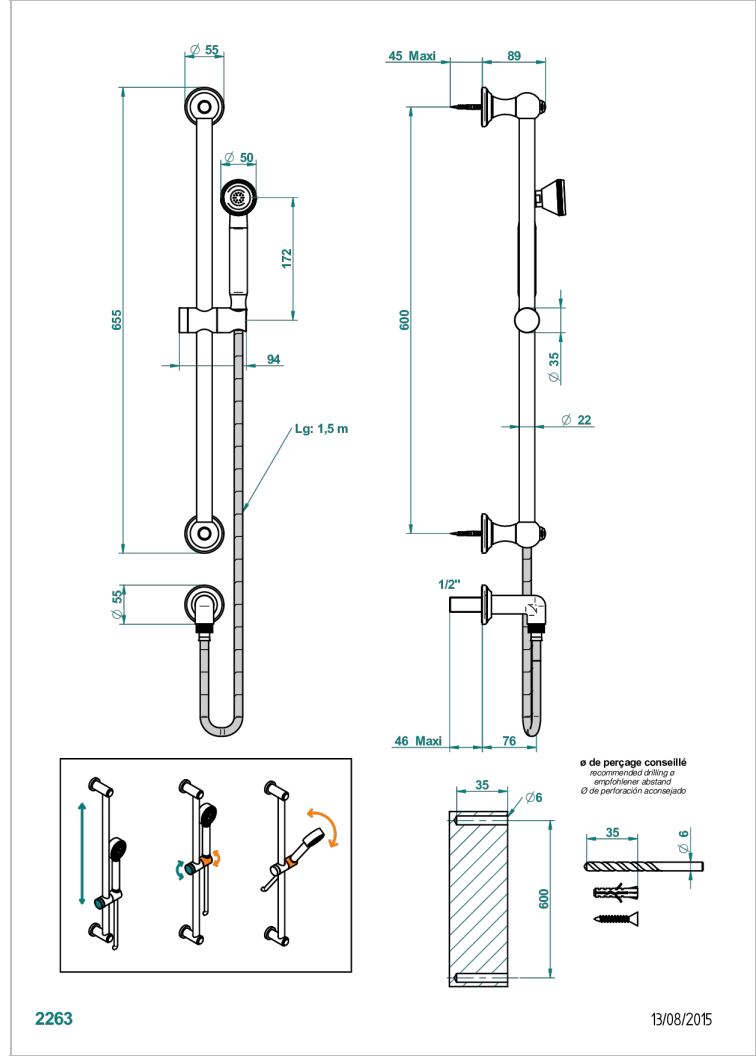

CHARLESTON WITH LEVER

G75-59

Wall mounted turbojet handshower, 60 cm slidebar, hose, hook and elbow

CHARACTERISTIC

- Charleston with lever
- Wall mounted turbojet handshower, 60 cm slidebar, hose, hook and elbow

TECHNICAL SPECS

- Recommandé : 3 bars (max. 5 bars) - Advised : 43,5 psi (max. 72 psi)
- 9,5 l/min à 3 bars (2.5 gpm at 43.5 psi)

AVAILABLE FINITIONS

- | | | | | |
|------------------------------|-----------------------------------|----------------------------------|--|----------------------|
| Antique nickel - H28 | Graphite PVD - H64 | Matt chrome - C02 | Natural smoked Brass - A13 | Soft gold - F30 |
| Black ceram - D30 | Lacquered light bronze - D01 | Matt gold - F07 | Nickel color PVD - H55 | Soft matt gold - F31 |
| Blush PVD - H62 | Matt Umber PVD - H67 | Matt gold color PVD - H53 | Polished chrome (color finish) - A02 | Umber PVD - H66 |
| Brass color PVD - H49 | Matt blush PVD - H60 | Matt graphite PVD - H65 | Polished chrome / Polished gold (color finish) - G02 | |
| Brown bronze color PVD - F33 | Matt brass color PVD - H50 | Matt nickel (color finish) - C01 | Polished gold (color finish) - F01 | |
| Gold color PVD - H52 | Matt brown bronze color PVD - F34 | Matt nickel color PVD - H56 | Polished nickel - B01 | |