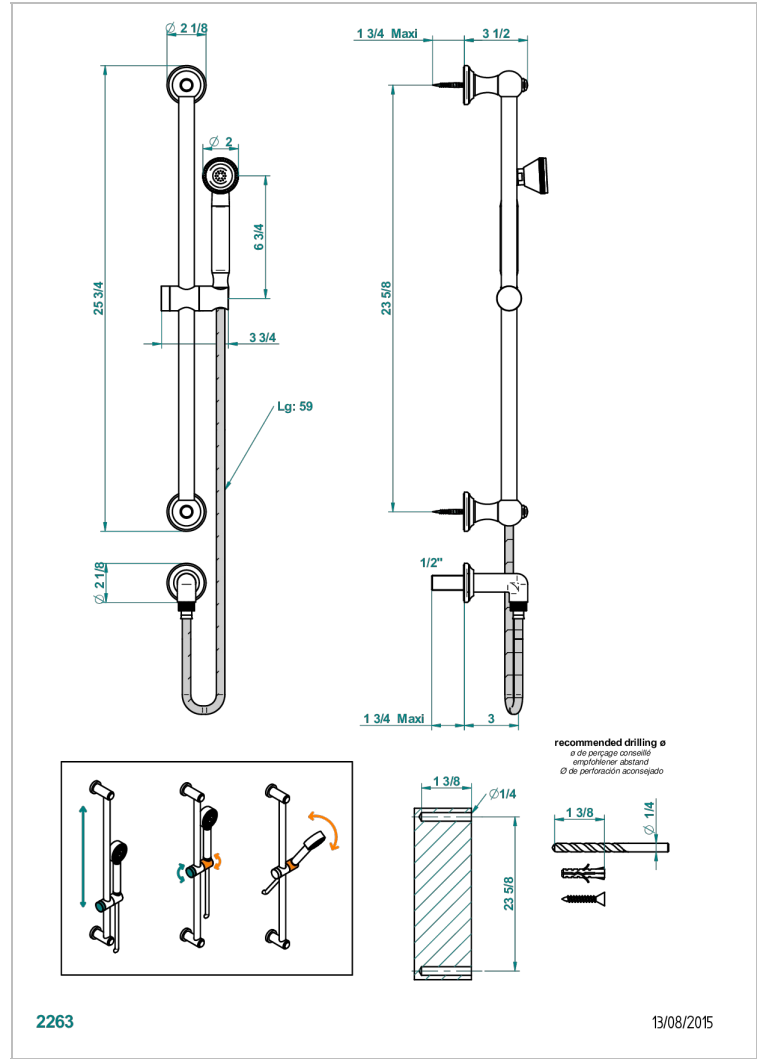

CHARLESTON WITH LEVER

G75-59

Wall mounted turbojet handshower, 60 cm slidebar, hose, hook and elbow

CHARACTERISTIC

- Charleston with lever
- Wall mounted turbojet handshower, 60 cm slidebar, hose, hook and elbow

TECHNICAL SPECS

- Recommandé : 3 bars (max. 5 bars) - Advised : 43,5 psi (max. 72 psi)
- 9,5 l/min à 3 bars (2.5 gpm at 43.5 psi)

AVAILABLE FINITIONS

Antique nickel - H28
Black ceram - D30
Blush PVD - H62
Brass color PVD - H49
Brown bronze color PVD - F33
Gold color PVD - H52