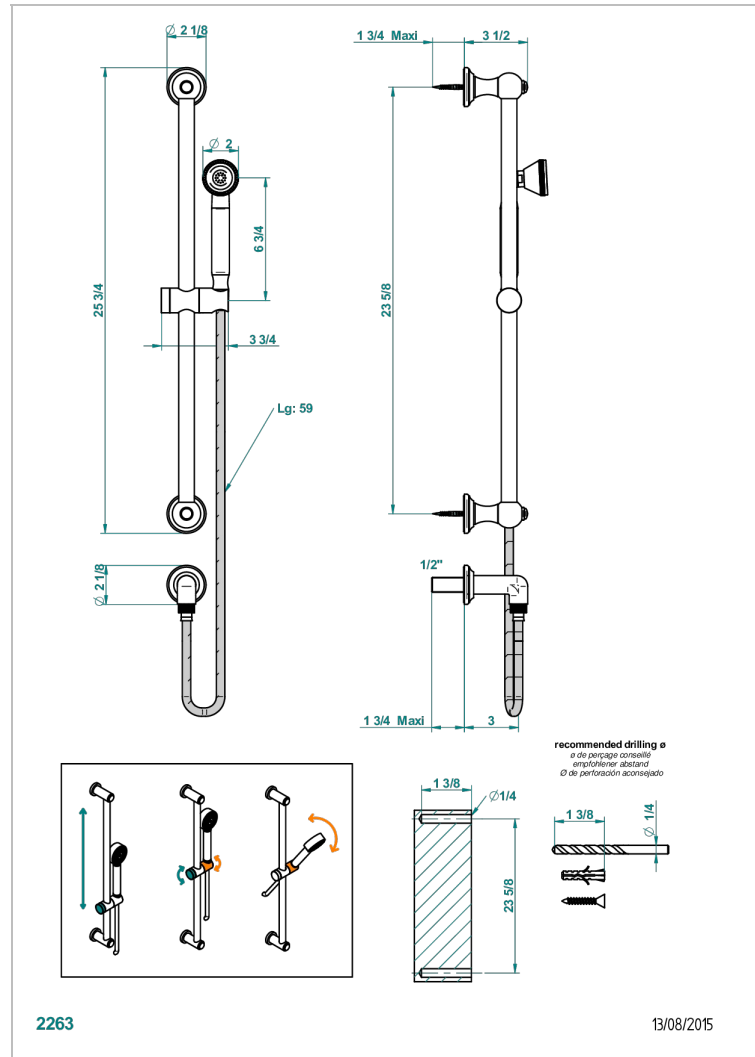

Wall mounted turbojet handshower, 60 cm slidebar, hose, hook and elbow

CHARACTERISTIC

- Charleston
- Wall mounted turbojet handshower, 60 cm slidebar, hose, hook and elbow

TECHNICAL SPECS

- Recommandé : 3 bars (max. 5 bars) - Advised : 43,5 psi (max. 72 psi)
- 9,5 l/min à 3 bars (2.5 gpm at 43.5 psi)

AVAILABLE FINITIONS

Antique nickel - H28
Black ceram - D30
Blush PVD - H62
Brass color PVD - H49
Brown bronze color PVD - F33
Gold color PVD - H52

Graphite PVD - H64
Lacquered light bronze - D01
Matt Umber PVD - H67
Matt blush PVD - H60
Matt brass color PVD - H50
Matt brown bronze color PVD - F34