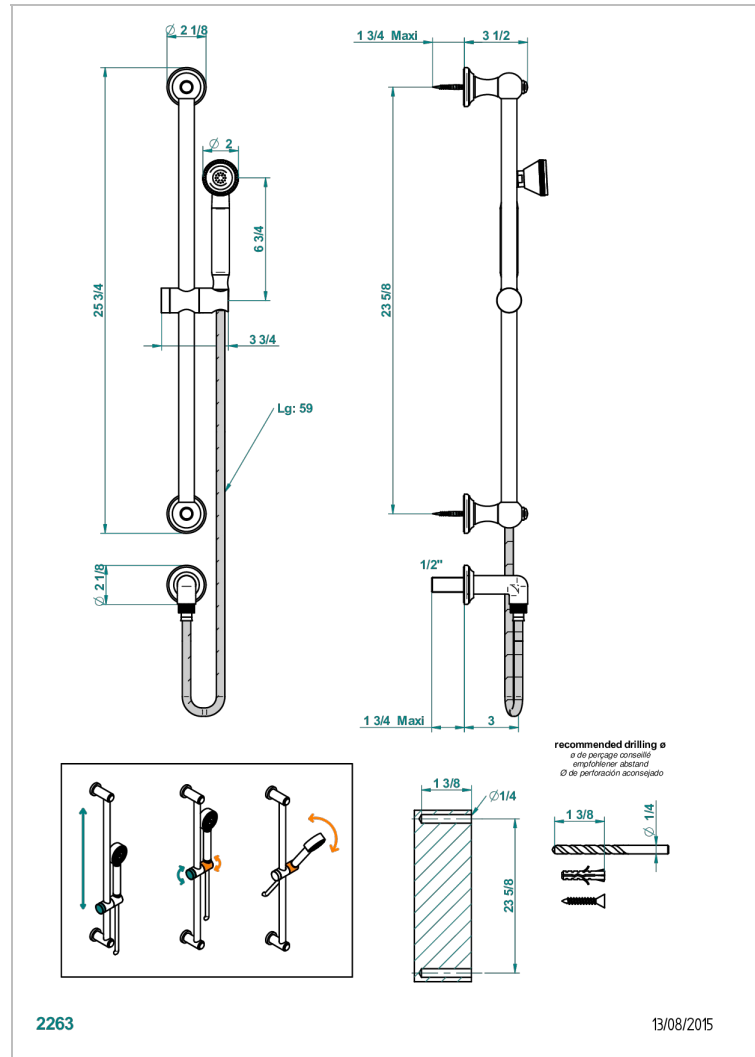

# 1900 WITH LEVER

G28-59

Wall mounted turbojet handshower, 60 cm slidebar, hose, hook and elbow

## CHARACTERISTIC

- 1900 with lever
- Wall mounted turbojet handshower, 60 cm slidebar, hose, hook and elbow

## TECHNICAL SPECS

- Recommandé : 3 bars (max. 5 bars) - Advised : 43,5 psi (max. 72 psi)
- 9,5 l/min à 3 bars (2.5 gpm at 43.5 psi)