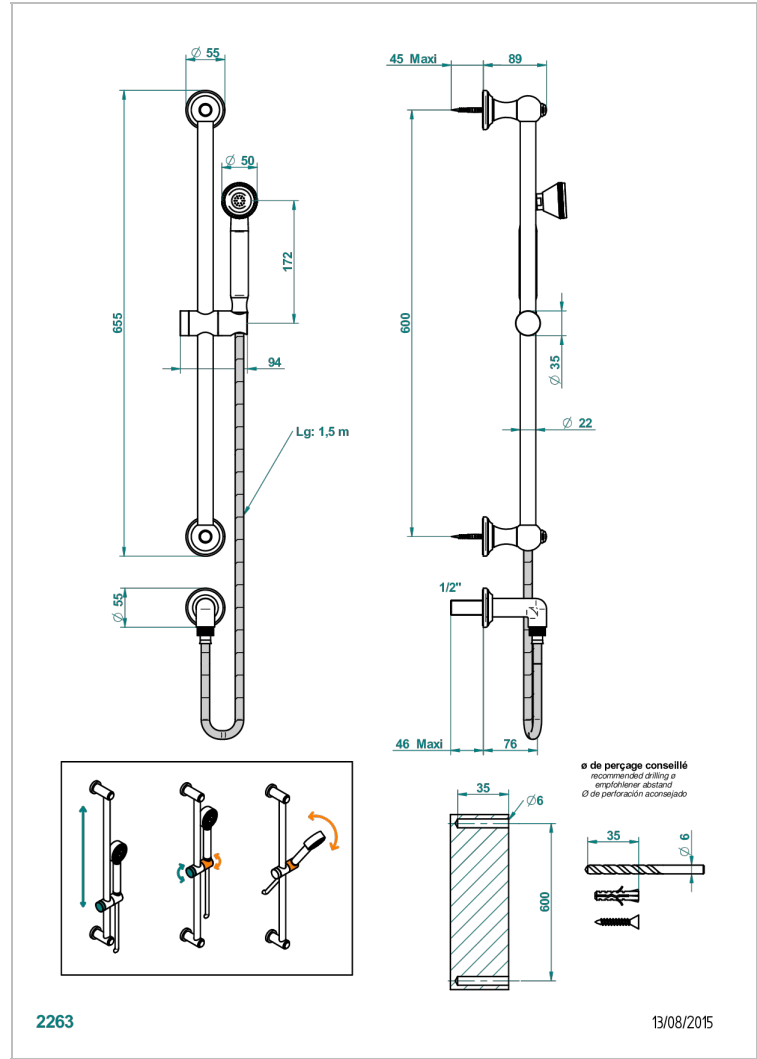

BROADWAY WITH LEVER

A04-59

Wall mounted turbojet handshower, 60 cm slidebar, hose, hook and elbow

CHARACTERISTIC

- Broadway with Lever
- Wall mounted turbojet handshower, 60 cm slidebar, hose, hook and elbow

TECHNICAL SPECS

- Recommandé : 3 bars (max. 5 bars) - Advised : 43,5 psi (max. 72 psi)
- 9,5 l/min à 3 bars (2.5 gpm at 43.5 psi)

AVAILABLE FINITIONS

Antique nickel - H28
Black ceram - D30
Blush PVD - H62
Brass color PVD - H49
Brown bronze color PVD - F33
Gold color PVD - H52