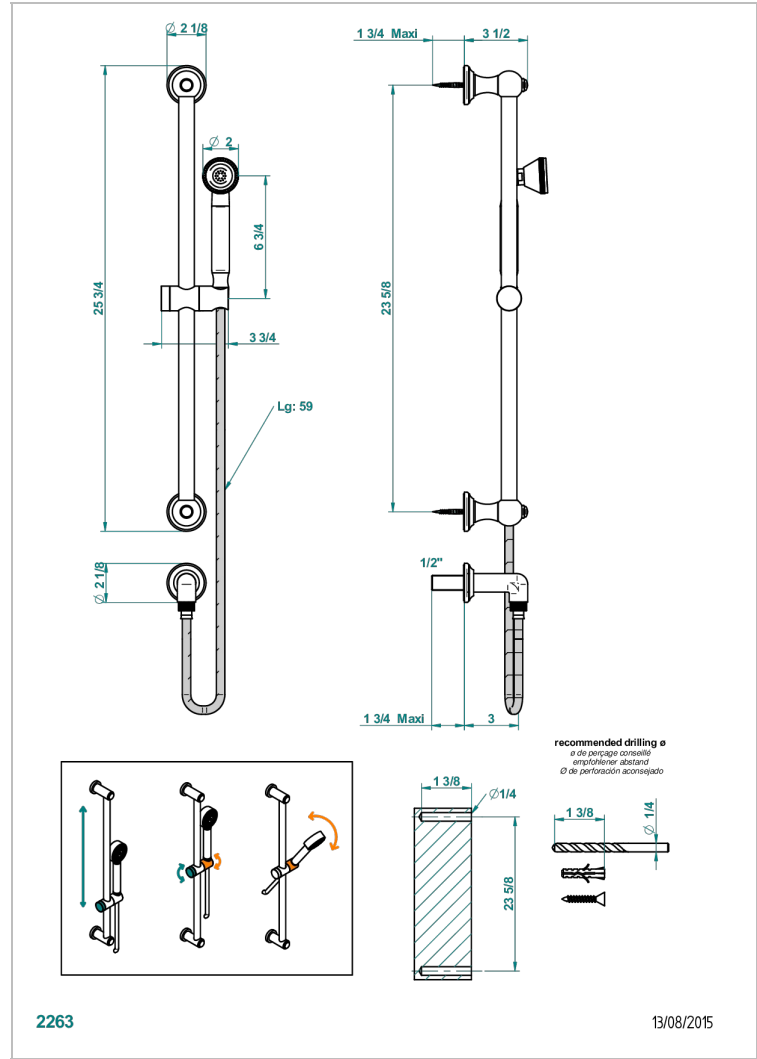

BROADWAY WITH LEVER

A04-59

Wall mounted turbojet handshower, 60 cm slidebar, hose, hook and elbow

CHARACTERISTIC

- Broadway with Lever
- Wall mounted turbojet handshower, 60 cm slidebar, hose, hook and elbow

TECHNICAL SPECS

- Recommandé : 3 bars (max. 5 bars) - Advised : 43,5 psi (max. 72 psi)
- 9,5 l/min à 3 bars (2.5 gpm at 43.5 psi)

AVAILABLE FINITIONS

Antique nickel - H28
Black ceram - D30
Blush PVD - H62
Brass color PVD - H49
Brown bronze color PVD - F33
Gold color PVD - H52