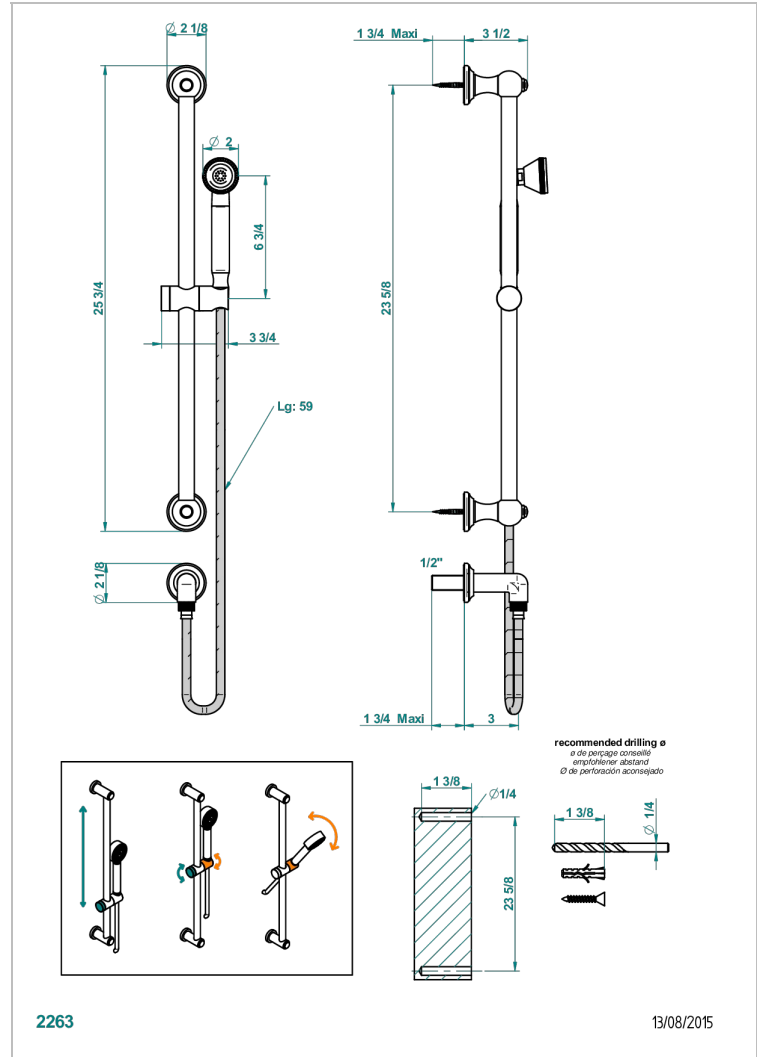

BROADWAY WITH LEVER

A04-59

Wall mounted turbojet handshower, 60 cm slidebar, hose, hook and elbow

CHARACTERISTIC

- Broadway with Lever
- Wall mounted turbojet handshower, 60 cm slidebar, hose, hook and elbow

TECHNICAL SPECS

- Recommandé : 3 bars (max. 5 bars) - Advised : 43,5 psi (max. 72 psi)
- 9,5 l/min à 3 bars (2.5 gpm at 43.5 psi)

AVAILABLE FINITIONS

Antique nickel - H28
Black ceram - D30
Blush PVD - H62
Brass color PVD - H49
Brown bronze color PVD - F33
Gold color PVD - H52