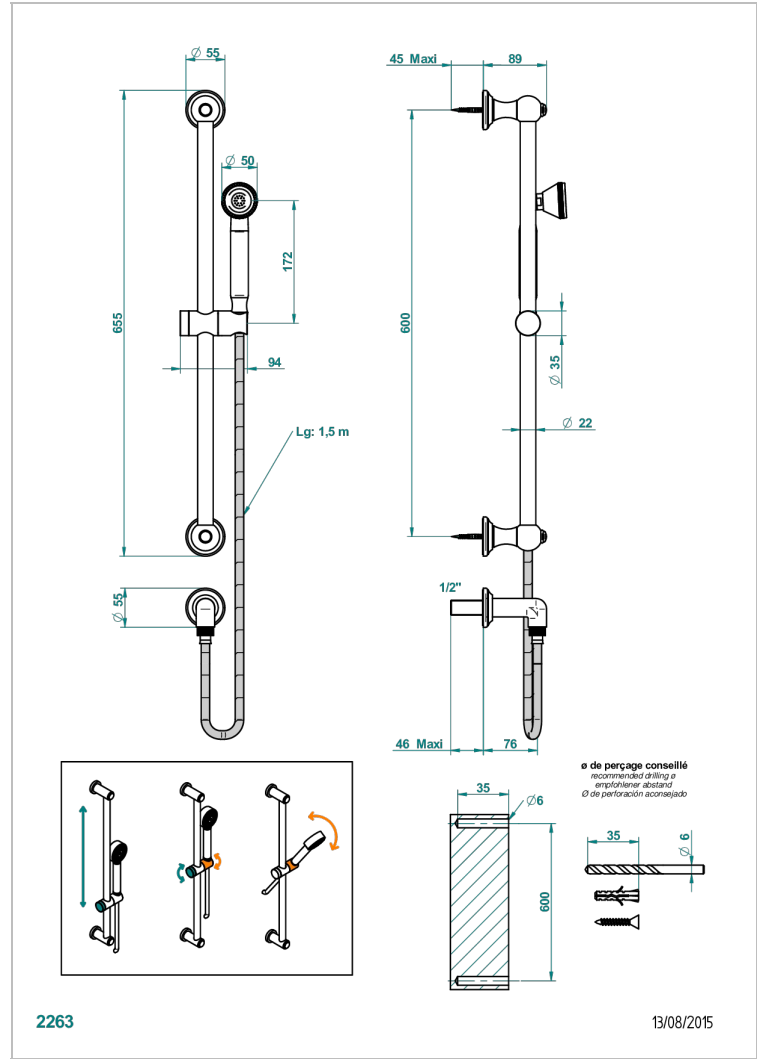

# BROADWAY WITH LEVER

A04-59

Wall mounted turbojet handshower, 60 cm slidebar, hose, hook and elbow

## CHARACTERISTIC

- Broadway with Lever
- Wall mounted turbojet handshower, 60 cm slidebar, hose, hook and elbow

## TECHNICAL SPECS

- Recommandé : 3 bars (max. 5 bars) - Advised : 43,5 psi (max. 72 psi)
- 9,5 l/min à 3 bars (2.5 gpm at 43.5 psi)

## AVAILABLE FINITIONS

Antique nickel - H28  
Black ceram - D30  
Blush PVD - H62  
Brass color PVD - H49  
Brown bronze color PVD - F33  
Gold color PVD - H52

Graphite PVD - H64  
Lacquered light bronze - D01  
Matt Umber PVD - H67  
Matt blush PVD - H60  
Matt brass color PVD - H50  
Matt brown bronze color PVD - F34