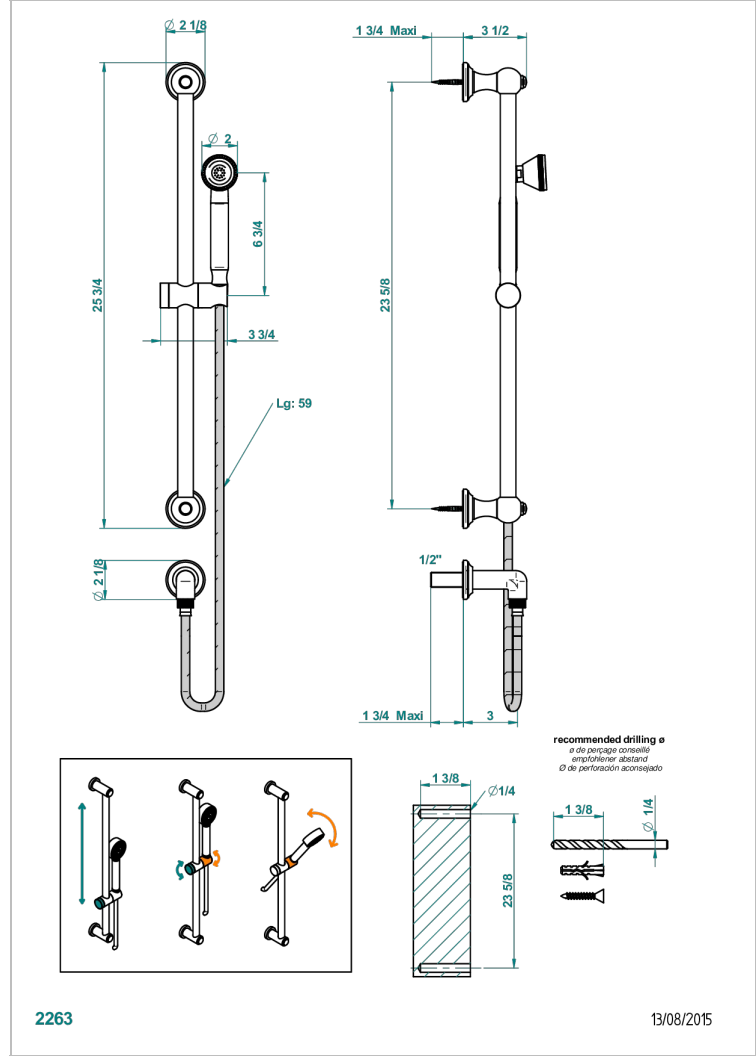

BROADWAY WITH LEVER

A04-59

Wall mounted turbojet handshower, 60 cm slidebar, hose, hook and elbow

CHARACTERISTIC

- Broadway with Lever
- Wall mounted turbojet handshower, 60 cm slidebar, hose, hook and elbow

TECHNICAL SPECS

- Recommandé : 3 bars (max. 5 bars) - Advised : 43,5 psi (max. 72 psi)
- 9,5 l/min à 3 bars (2.5 gpm at 43.5 psi)

AVAILABLE FINITIONS

Antique nickel - H28
Black ceram - D30
Blush PVD - H62
Brass color PVD - H49
Brown bronze color PVD - F33
Gold color PVD - H52