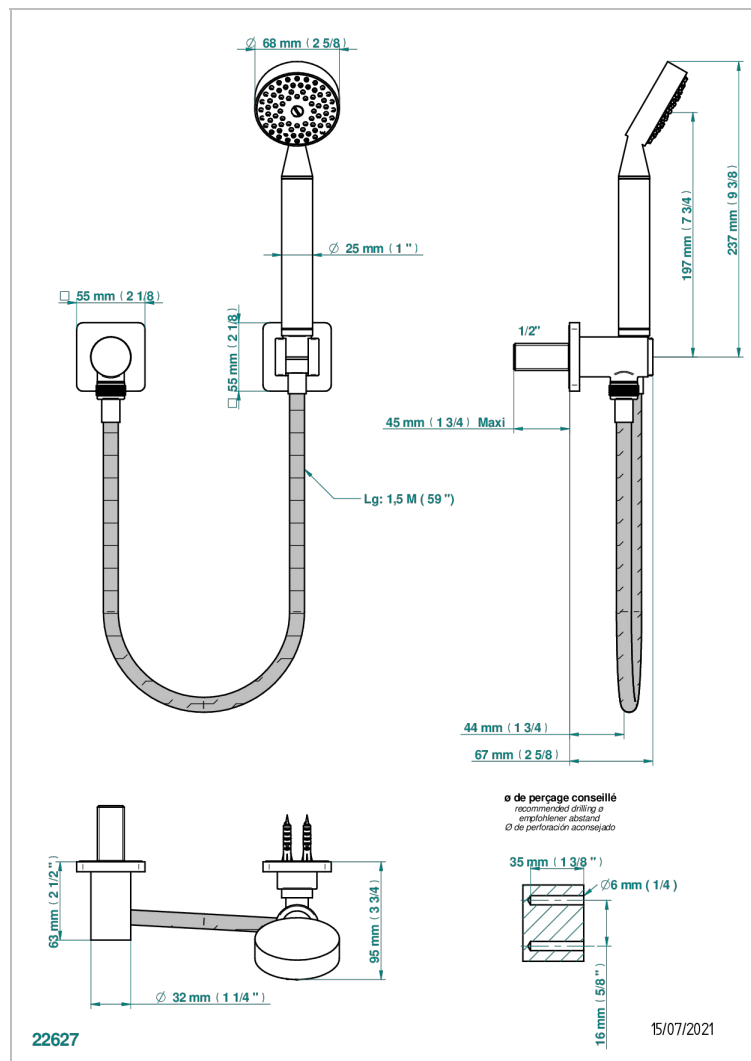

PROFIL BLACK ONYX WITH LEVER

A6P-52

Wall mounted stylised handshower, hose, fix hook and elbow

CHARACTERISTIC

- Profil Black Onyx with lever
- Wall mounted stylised handshower, hose, fix hook and elbow

TECHNICAL SPECS

- Recommandé : 3 bars (max. 5 bars) - Advised : 43,5 psi (max. 72 psi)
- 9,5 l/min à 3 bars (2.5 gpm at 43.5 psi)

AVAILABLE FINITIONS

Antique nickel - H28
Black ceram - D30
Blush PVD - H62
Brass color PVD - H49
Brown bronze color PVD - F33
Gold color PVD - H52

Nickel color PVD - H55
Polished chrome (color finish) - A02
Polished chrome / Polished gold (color finish) - G02
Polished gold (color finish) - F01
Polished nickel - B01
Soft gold - F30

Soft matt gold - F31
Umber PVD - H66
Varnished matt antique red copper (color finish) - H07