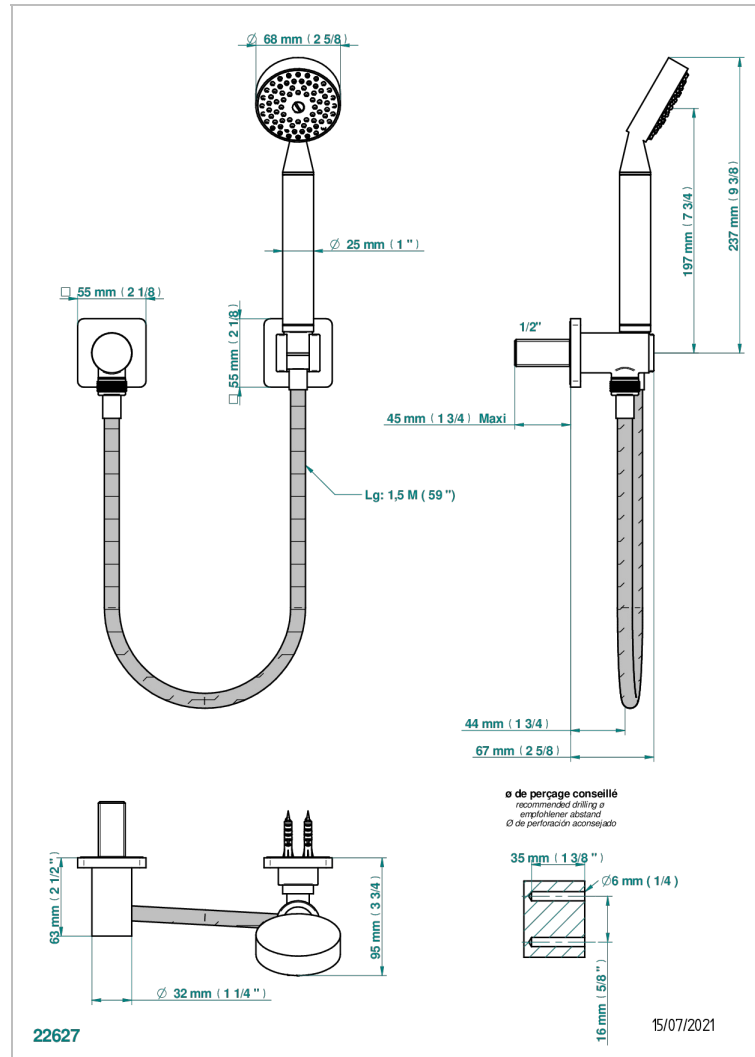

PROFIL METAL

A6A-52

Wall mounted stylised handshower, hose, fix hook and elbow

CHARACTERISTIC

- Profil Metal
- Wall mounted stylised handshower, hose, fix hook and elbow

TECHNICAL SPECS

- Recommandé : 3 bars (max. 5 bars) - Advised : 43,5 psi (max. 72 psi)
- 9,5 l/min à 3 bars (2.5 gpm at 43.5 psi)

AVAILABLE FINITIONS

Antique nickel - H28
Black ceram - D30
Blush PVD - H62
Brass color PVD - H49
Brown bronze color PVD - F33
Gold color PVD - H52

Graphite PVD - H64
Lacquered light bronze - D01
Matt Umber PVD - H67
Matt blush PVD - H60
Matt brass color PVD - H50
Matt brown bronze color PVD - F34