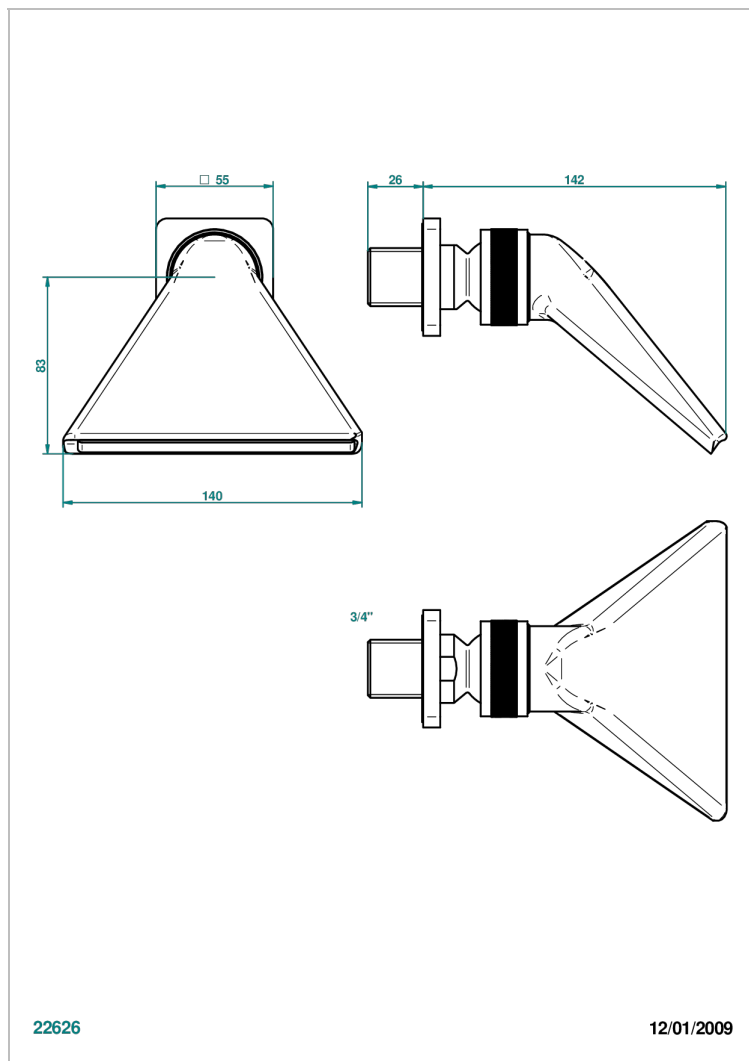

PROFIL BLACK ONYX WITH LEVER

A6P-3640

Sports shower head 3/4"

THG[®]
PARIS

CHARACTERISTIC

- Profil Black Onyx with lever
- Sports shower head 3/4"

AVAILABLE FINITIONS

Antique nickel - H28
Black ceram - D30
Blush PVD - H62
Brass color PVD - H49
Brown bronze color PVD - F33
Gold color PVD - H52