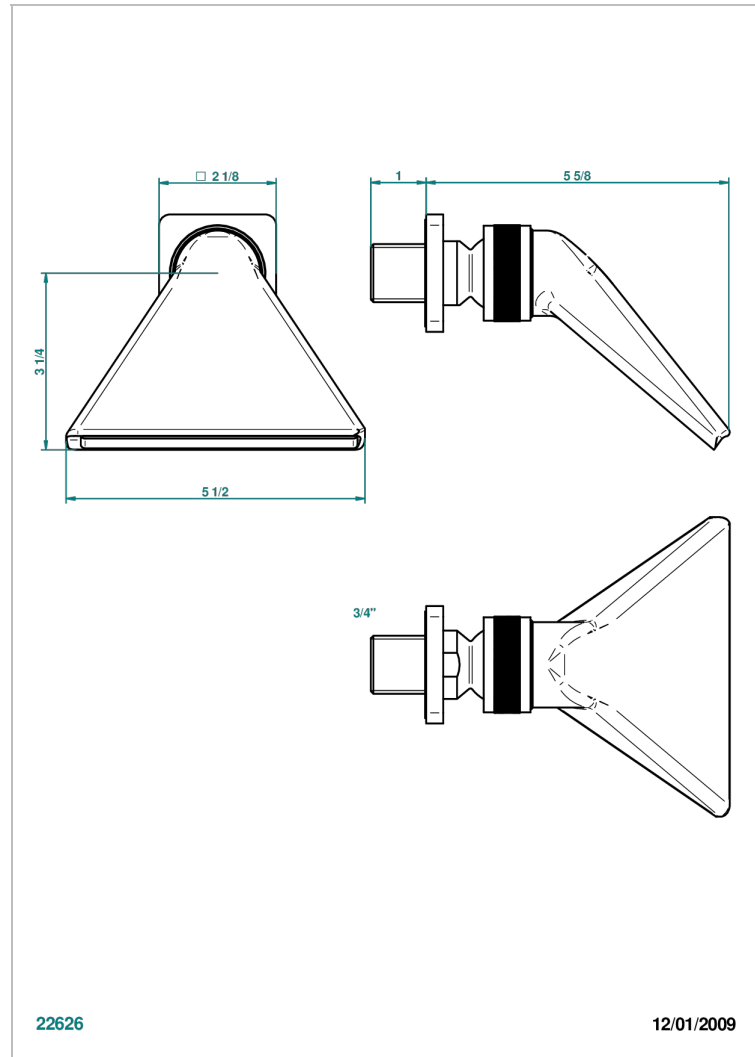

PROFIL BLACK ONYX WITH LEVER

A6P-3640

Sports shower head 3/4"

THG[®]
PARIS

CHARACTERISTIC

- Profil Black Onyx with lever
- Sports shower head 3/4"

AVAILABLE FINITIONS

Antique nickel - H28
Black ceram - D30
Blush PVD - H62
Brass color PVD - H49
Brown bronze color PVD - F33
Gold color PVD - H52