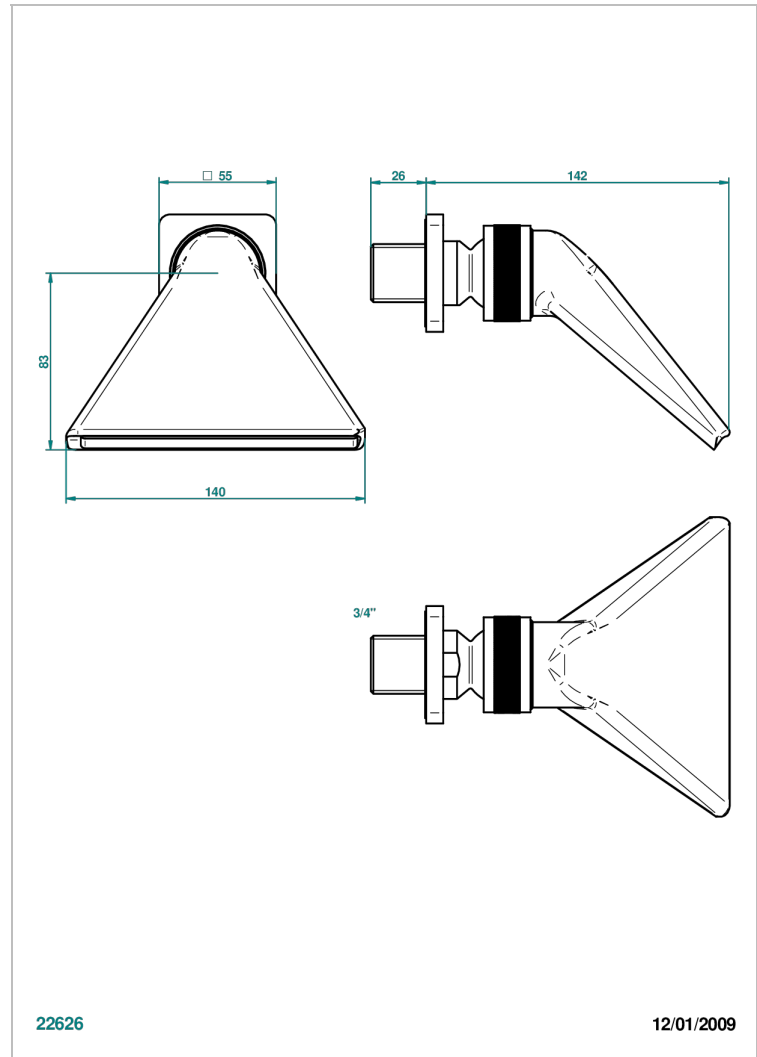

# PROFIL BLACK ONYX

A6N-3640

Sports shower head 3/4"

THG<sup>®</sup>  
PARIS

22626

12/01/2009

## CHARACTERISTIC

- Profil Black Onyx
- Sports shower head 3/4"