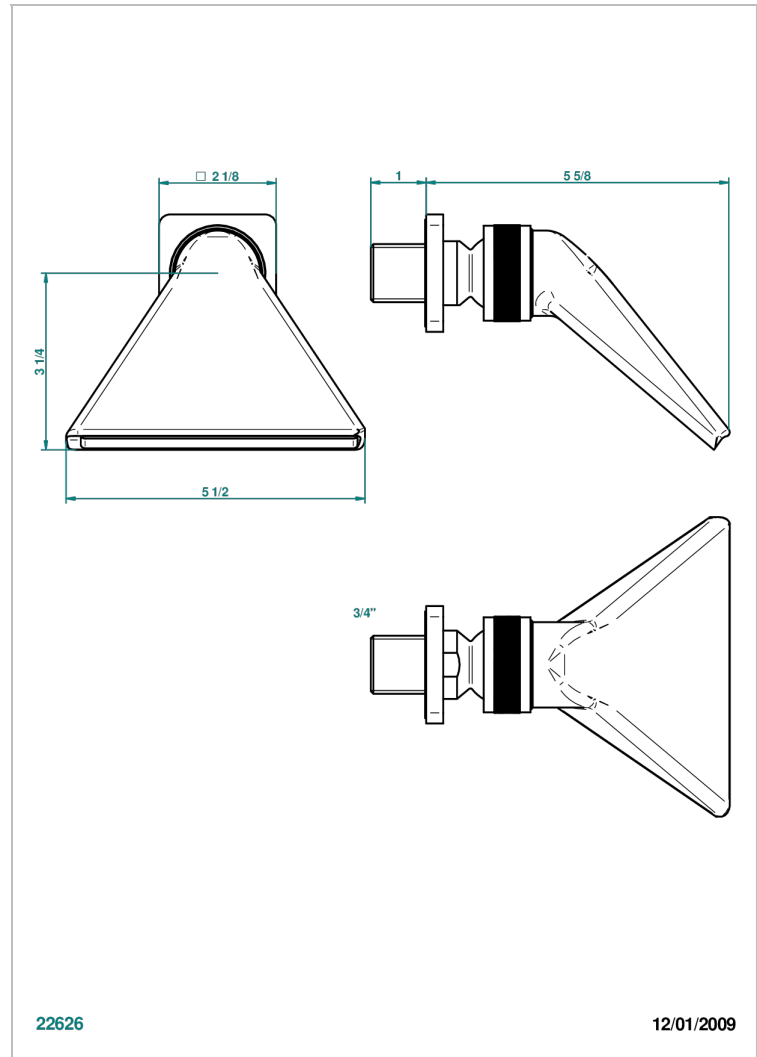

# PROFIL BLACK ONYX

A6N-3640

Sports shower head 3/4"

THG<sup>®</sup>  
PARIS

## CHARACTERISTIC

- Profil Black Onyx
- Sports shower head 3/4"