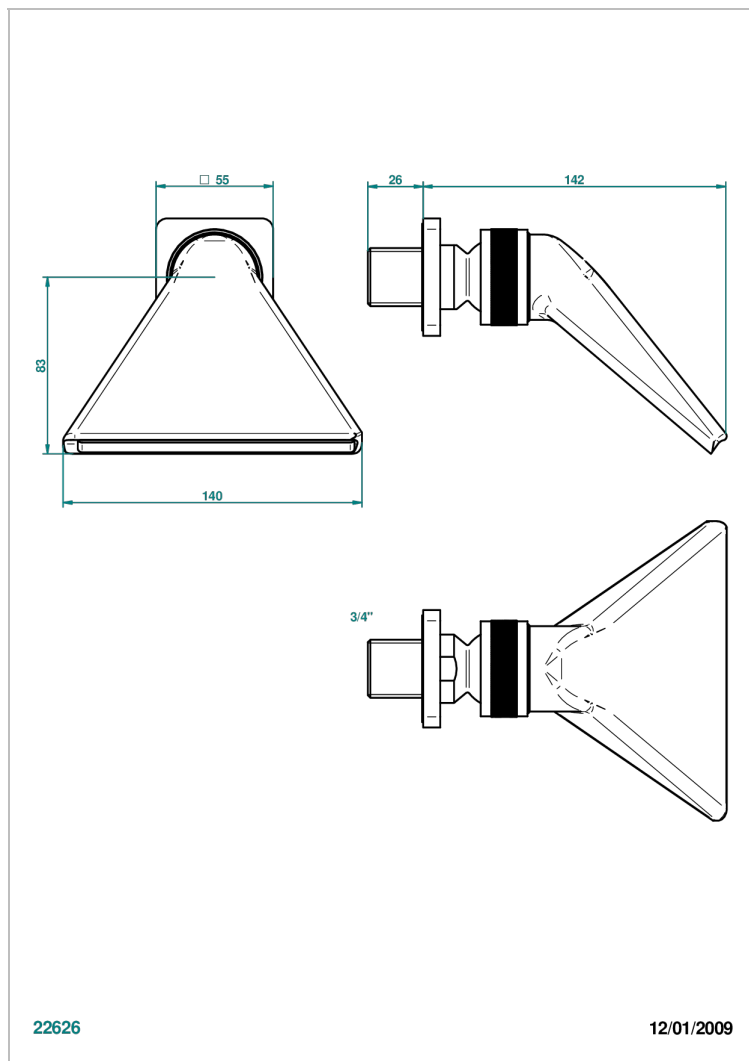

PROFIL LALIQUE CLEAR CRYSTAL

A6G-3640

Sports shower head 3/4"

THG[®]
PARIS

CHARACTERISTIC

- Profil Lalique Clear crystal
- Sports shower head 3/4"

AVAILABLE FINITIONS

Antique nickel - H28
Black ceram - D30
Blush PVD - H62
Brass color PVD - H49
Brown bronze color PVD - F33
Gold color PVD - H52