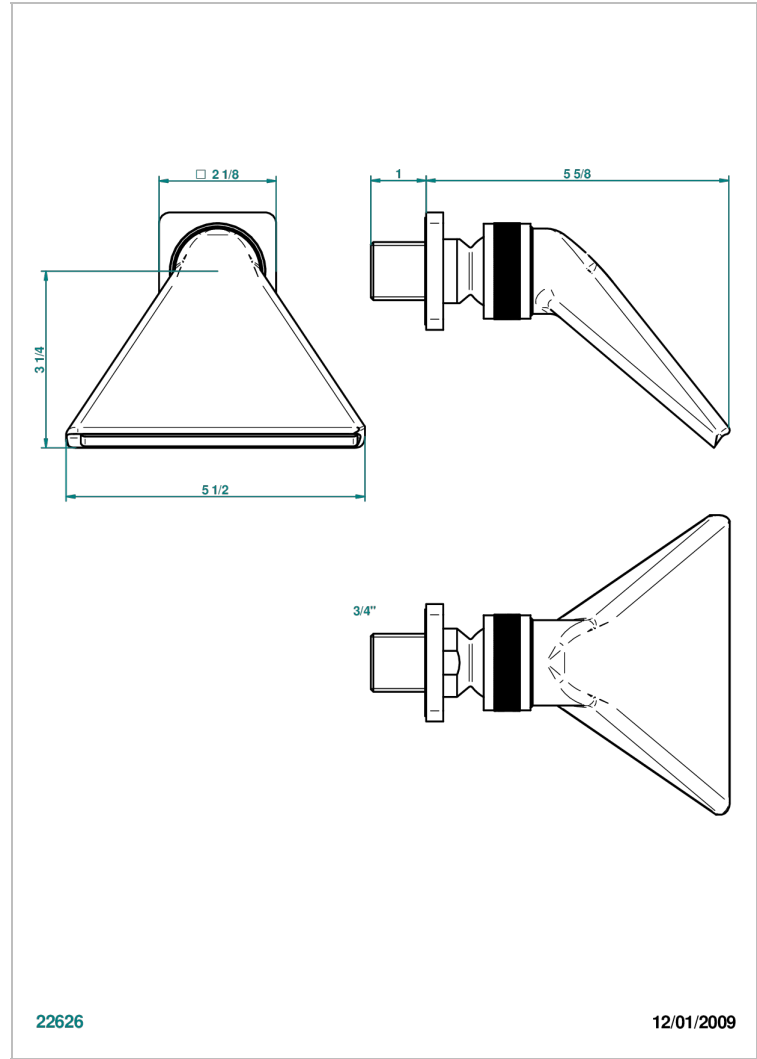

PROFIL LALIQUE CLEAR CRYSTAL

A6G-3640

Sports shower head 3/4"

THG[®]
PARIS

CHARACTERISTIC

- Profil Lalique Clear crystal
- Sports shower head 3/4"

AVAILABLE FINITIONS

Antique nickel - H28
Black ceram - D30
Blush PVD - H62
Brass color PVD - H49
Brown bronze color PVD - F33
Gold color PVD - H52