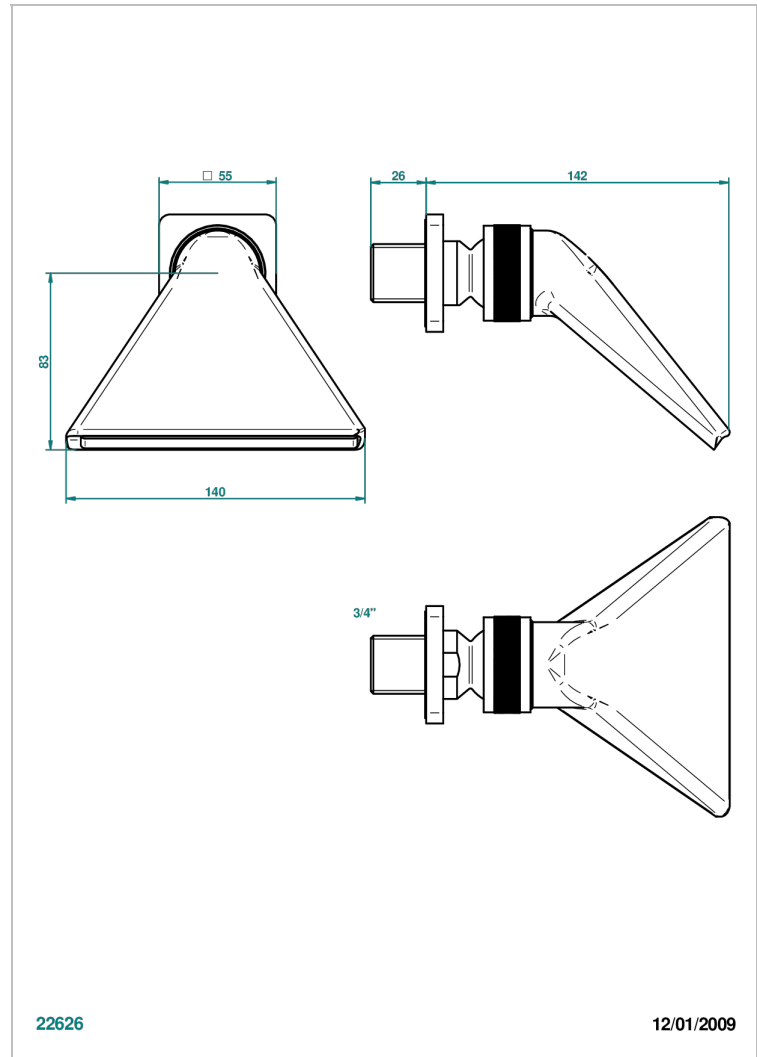

# PROFIL METAL WITH LEVER

A6B-3640

Sports shower head 3/4"

THG<sup>®</sup>  
PARIS

## CHARACTERISTIC

- Profil Metal with lever
- Sports shower head 3/4"