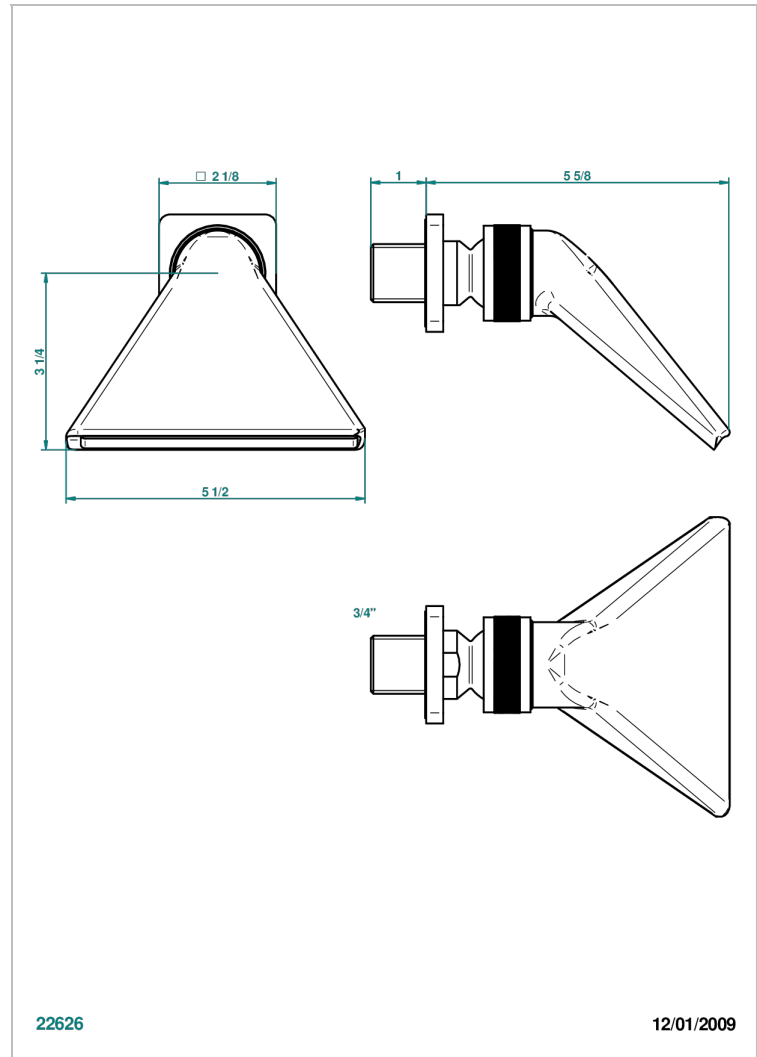

# PROFIL METAL WITH LEVER

A6B-3640

Sports shower head 3/4"

THG<sup>®</sup>  
PARIS

## CHARACTERISTIC

- Profil Metal with lever
- Sports shower head 3/4"