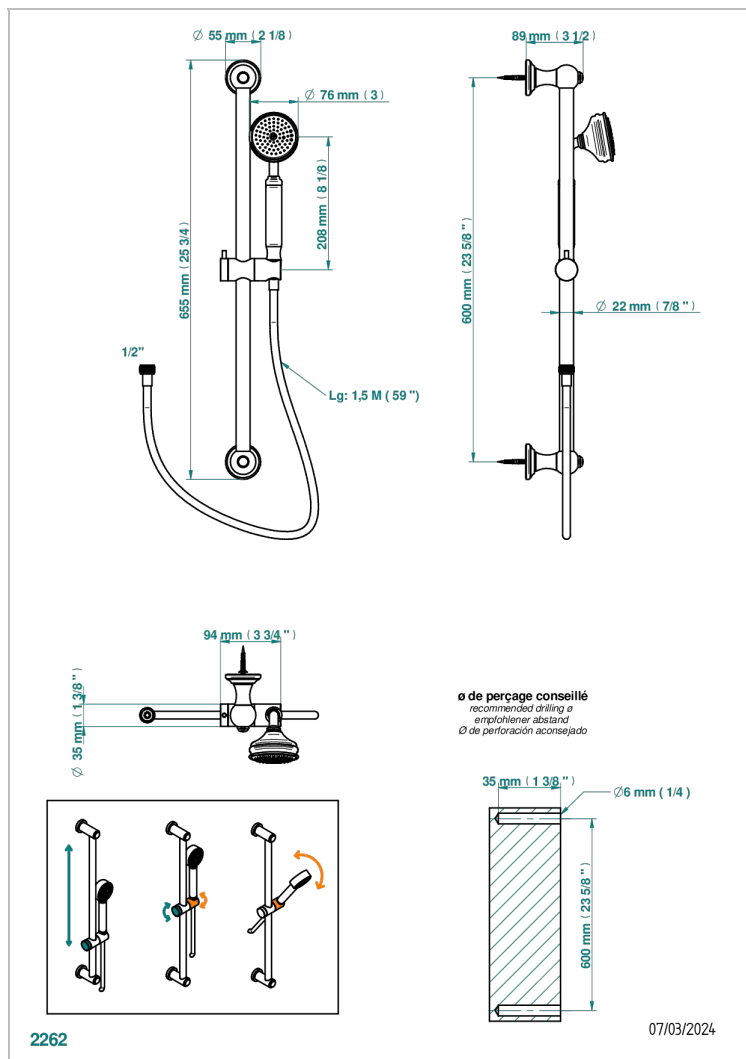

CHARLESTON WITH LEVER HANDLES

G75-58A

Wall mounted stylised handshower, 60 cm slidebar, hose and hook - no elbow

CHARACTERISTIC

- Charleston with lever handles
- Wall mounted stylised handshower, 60 cm slidebar, hose and hook - no elbow

TECHNICAL SPECS

- Recommandé : 3 bars (max. 5 bars) - Advised : 43,5 psi (max. 72 psi)
- 9,5 l/min à 3 bars (2.5 gpm at 43.5 psi)

AVAILABLE FINITIONS

Black ceram - D30
Blush PVD - H62
Brass color PVD - H49
Brown bronze color PVD - F33
Chrome polished - A02
Chrome polished / gold polished - G02

Matt nickel (American satin) - C01
Matt nickel color PVD - H56
Natural smoked Brass - A13
Nickel antique / Sovereign - H28
Nickel color PVD - H55
Nickel polished - B01

Soft gold - F30
Soft matt gold - F31
Umber PVD - H66