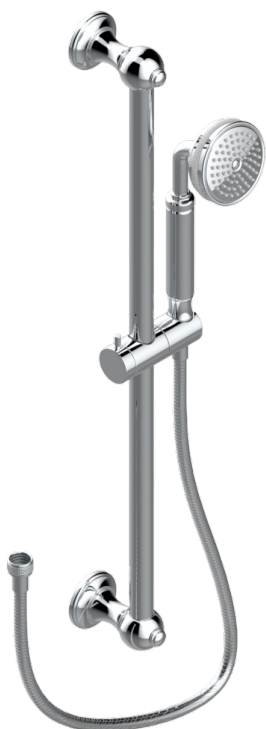

CHARLESTON WITH LEVER HANDLES

G75-58A

Wall mounted stylised handshower, 60 cm slidebar, hose and hook - no elbow

CHARACTERISTIC

- Charleston with lever handles
- Wall mounted stylised handshower, 60 cm slidebar, hose and hook - no elbow

TECHNICAL SPECS

- Recommandé : 3 bars (max. 5 bars) - Advised : 43,5 psi (max. 72 psi)
- 9,5 l/min à 3 bars (2.5 gpm at 43.5 psi)

AVAILABLE FINITIONS

Black ceram - D30
Blush PVD - H62
Brass color PVD - H49
Brown bronze color PVD - F33
Chrome polished - A02
Chrome polished / gold polished - G02

Gold color PVD - H52
Gold mat - F07
Gold polished - F01
Graphite PVD - H64
Light coated bronze - D01
Matt Umber PVD - H67

Matt blush PVD - H60
Matt brass color PVD - H50
Matt brown bronze color PVD - F34
Matt chrome (American satin) - C02
Matt gold color PVD - H53
Matt graphite PVD - H65

Matt nickel (American satin) - C01
Matt nickel color PVD - H56
Natural smoked Brass - A13
Nickel antique / Sovereign - H28
Nickel color PVD - H55
Nickel polished - B01

Soft gold - F30
Soft matt gold - F31
Umber PVD - H66