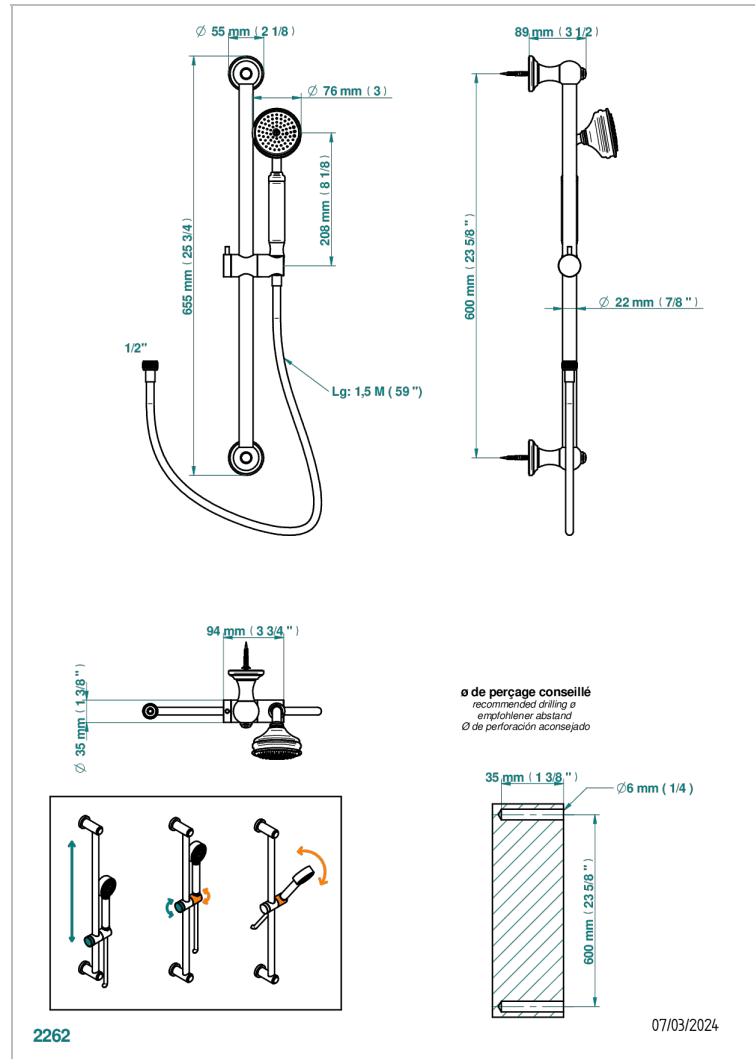

CHARLESTON WITH LEVER

G75-58A

THG
PARIS

Wall mounted stylised handshower, 60 cm slidebar, hose and hook, no elbow

CHARACTERISTIC

- Charleston with lever
- Wall mounted stylised handshower, 60 cm slidebar, hose and hook, no elbow

TECHNICAL SPECS

- Recommandé : 3 bars (max. 5 bars) - Advised : 43,5 psi (max. 72 psi)
- 9,5 l/min à 3 bars (2.5 gpm at 43.5 psi)

AVAILABLE FINITIONS

Antique nickel - H28
Black ceram - D30
Blush PVD - H62
Brass color PVD - H49
Brown bronze color PVD - F33
Gold color PVD - H52