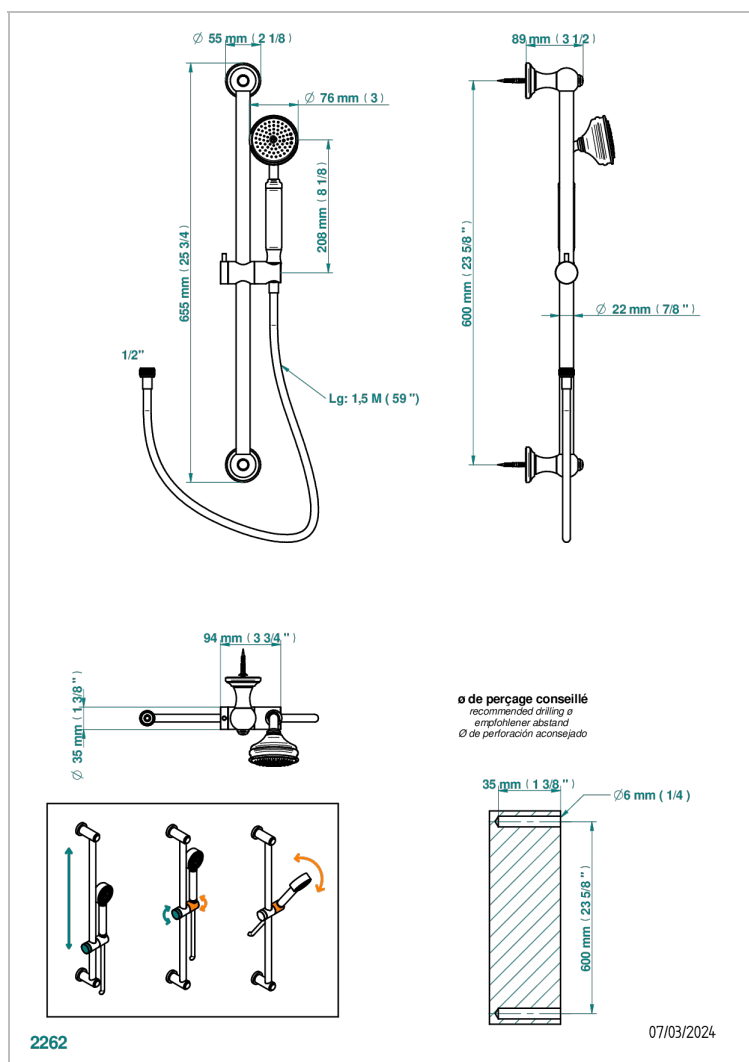

CHARLESTON WITH SMOOTH METAL LEVER HANDLES

G3N-58A

Wall mounted stylised handshower, 60 cm slidebar, hose and hook - no elbow

CHARACTERISTIC

- Charleston with smooth metal lever handles
- Wall mounted stylised handshower, 60 cm slidebar, hose and hook - no elbow

TECHNICAL SPECS

- Recommandé : 3 bars (max. 5 bars) - Advised : 43,5 psi (max. 72 psi)
- 9,5 l/min à 3 bars (2.5 gpm at 43.5 psi)

AVAILABLE FINITIONS

Black ceram - D30

Blush PVD - H62

Brass color PVD - H49