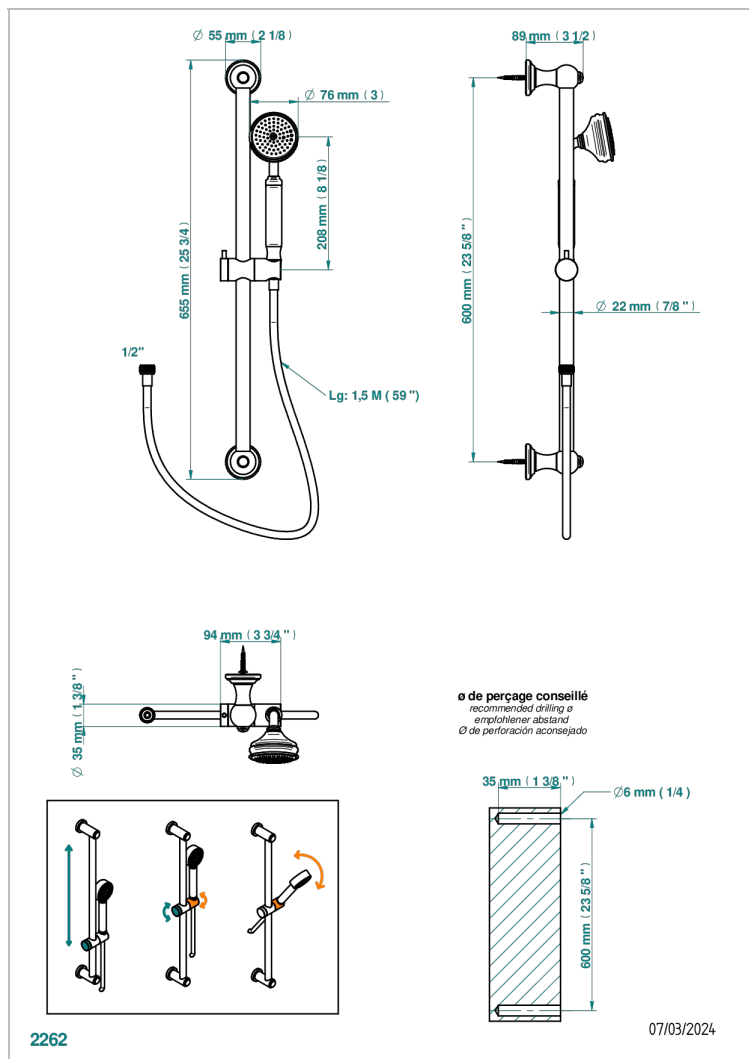

# 1900 WITH SMOOTH METAL LEVER HANDLES

G3M-58A

Wall mounted stylised handshower, 60 cm slidebar, hose and hook - no elbow

## CHARACTERISTIC

- 1900 with smooth metal lever handles
- Wall mounted stylised handshower, 60 cm slidebar, hose and hook - no elbow

## TECHNICAL SPECS

- Recommandé : 3 bars (max. 5 bars) - Advised : 43,5 psi (max. 72 psi)
- 9,5 l/min à 3 bars (2.5 gpm at 43.5 psi)