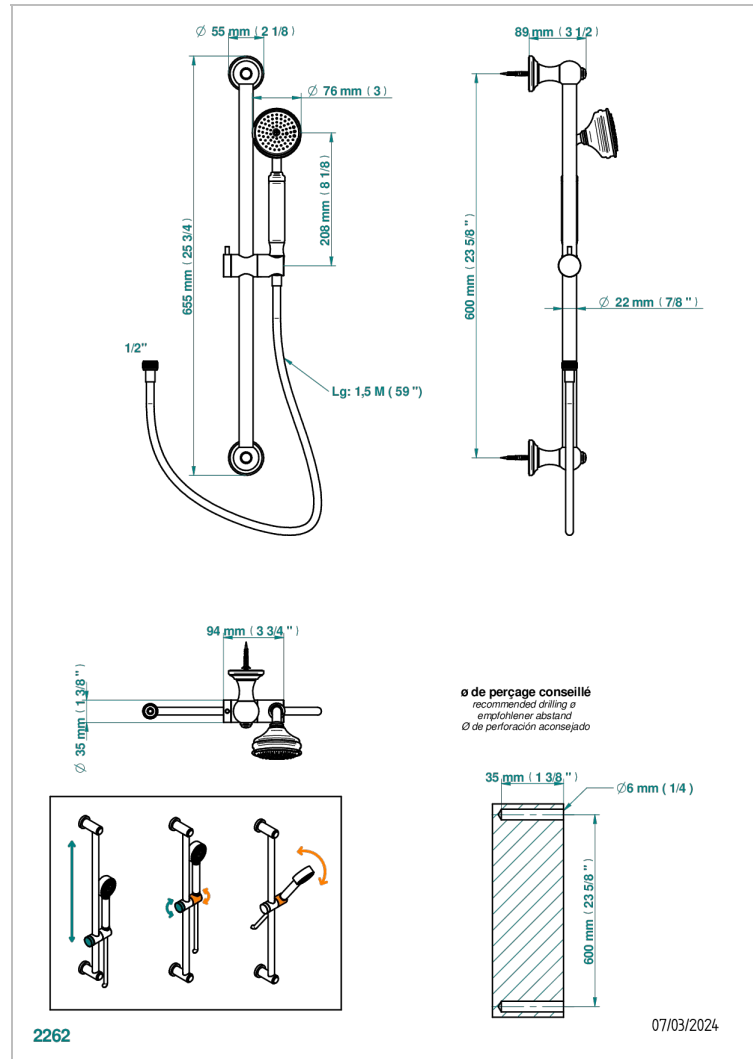

Wall mounted stylised handshower, 60 cm slidebar, hose and hook - no elbow

CHARACTERISTIC

- Charleston
- Wall mounted stylised handshower, 60 cm slidebar, hose and hook - no elbow

TECHNICAL SPECS

- Recommandé : 3 bars (max. 5 bars) - Advised : 43,5 psi (max. 72 psi)
- 9,5 l/min à 3 bars (2.5 gpm at 43.5 psi)

AVAILABLE FINITIONS

Black ceram - D30
Blush PVD - H62
Brass color PVD - H49
Brown bronze color PVD - F33
Chrome polished - A02
Chrome polished / gold polished - G02

Copper antique matt, coated - H07
Gold color PVD - H52
Gold mat - F07
Gold polished - F01
Graphite PVD - H64
Light coated bronze - D01

Nickel polished - B01
Soft gold - F30
Soft matt gold - F31
Umber PVD - H66