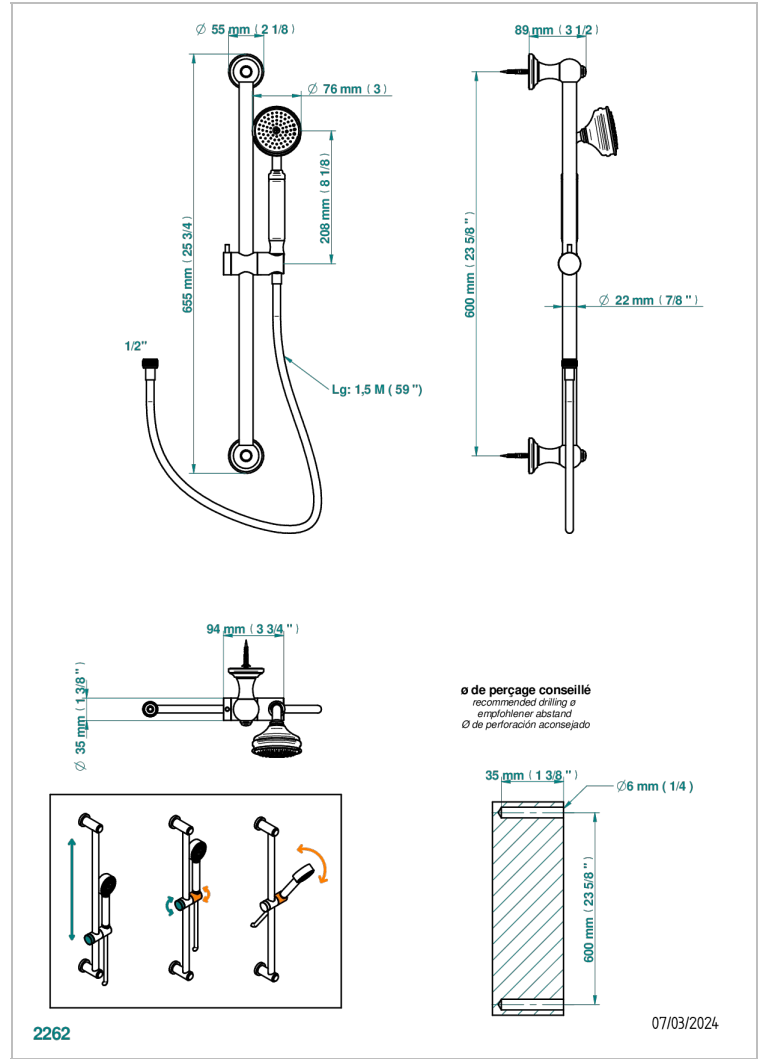

Wall mounted stylised handshower, 60 cm slidebar, hose and hook, no elbow

CHARACTERISTIC

- Charleston
- Wall mounted stylised handshower, 60 cm slidebar, hose and hook, no elbow

TECHNICAL SPECS

- Recommandé : 3 bars (max. 5 bars) - Advised : 43,5 psi (max. 72 psi)
- 9,5 l/min à 3 bars (2.5 gpm at 43.5 psi)

AVAILABLE FINITIONS

Antique nickel - H28
Black ceram - D30
Blush PVD - H62
Brass color PVD - H49
Brown bronze color PVD - F33
Gold color PVD - H52

Graphite PVD - H64
Lacquered light bronze - D01
Matt Umber PVD - H67
Matt blush PVD - H60
Matt brass color PVD - H50
Matt brown bronze color PVD - F34