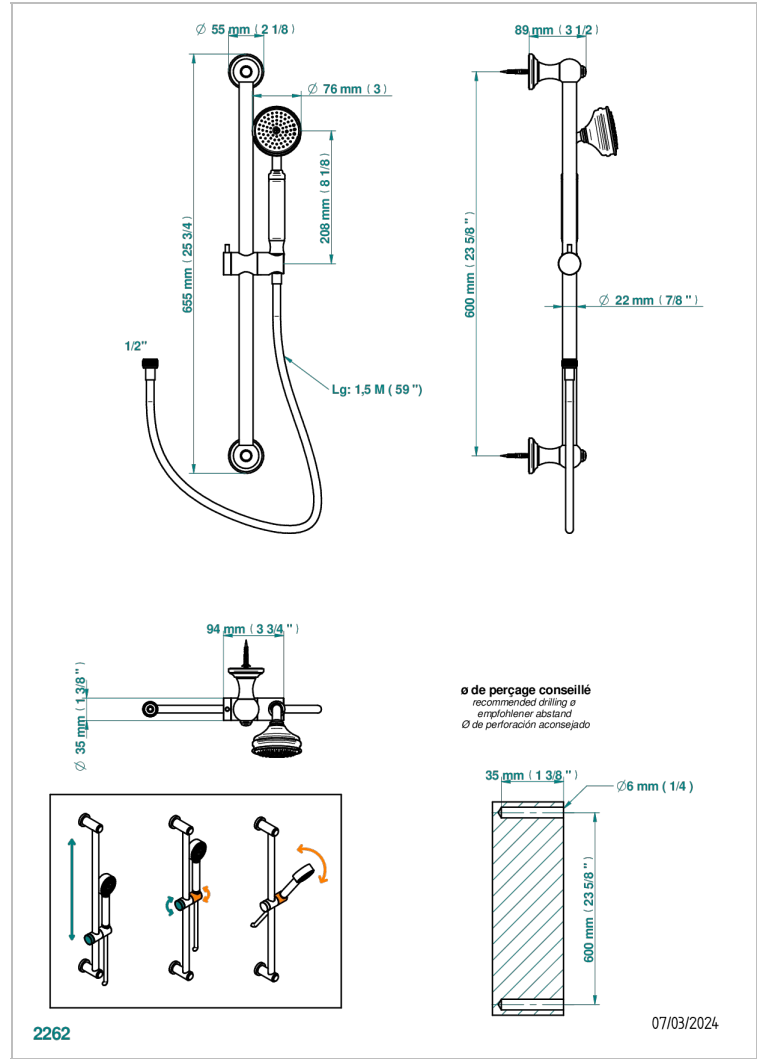

1900 WITH LEVER HANDLES

G28-58A

THG[®]
PARIS

Wall mounted stylised handshower, 60 cm slidebar, hose and hook - no elbow

CHARACTERISTIC

- 1900 with lever handles
- Wall mounted stylised handshower, 60 cm slidebar, hose and hook - no elbow

TECHNICAL SPECS

- Recommandé : 3 bars (max. 5 bars) - Advised : 43,5 psi (max. 72 psi)
- 9,5 l/min à 3 bars (2.5 gpm at 43.5 psi)

AVAILABLE FINITIONS

Black ceram - D30
Blush PVD - H62
Brass color PVD - H49
Brown bronze color PVD - F33
Chrome polished - A02
Chrome polished / gold polished - G02

Copper antique matt, coated - H07
Gold color PVD - H52
Gold mat - F07
Gold polished - F01
Graphite PVD - H64
Light coated bronze - D01

Matt Umber PVD - H67
Matt blush PVD - H60
Matt brass color PVD - H50
Matt brown bronze color PVD - F34
Matt chrome (American satin) - C02
Matt gold color PVD - H53

Matt graphite PVD - H65
Matt nickel (American satin) - C01
Matt nickel color PVD - H56
Natural smoked Brass - A13
Nickel antique / Sovereign - H28
Nickel color PVD - H55

Nickel polished - B01
Soft gold - F30
Soft matt gold - F31
Umber PVD - H66