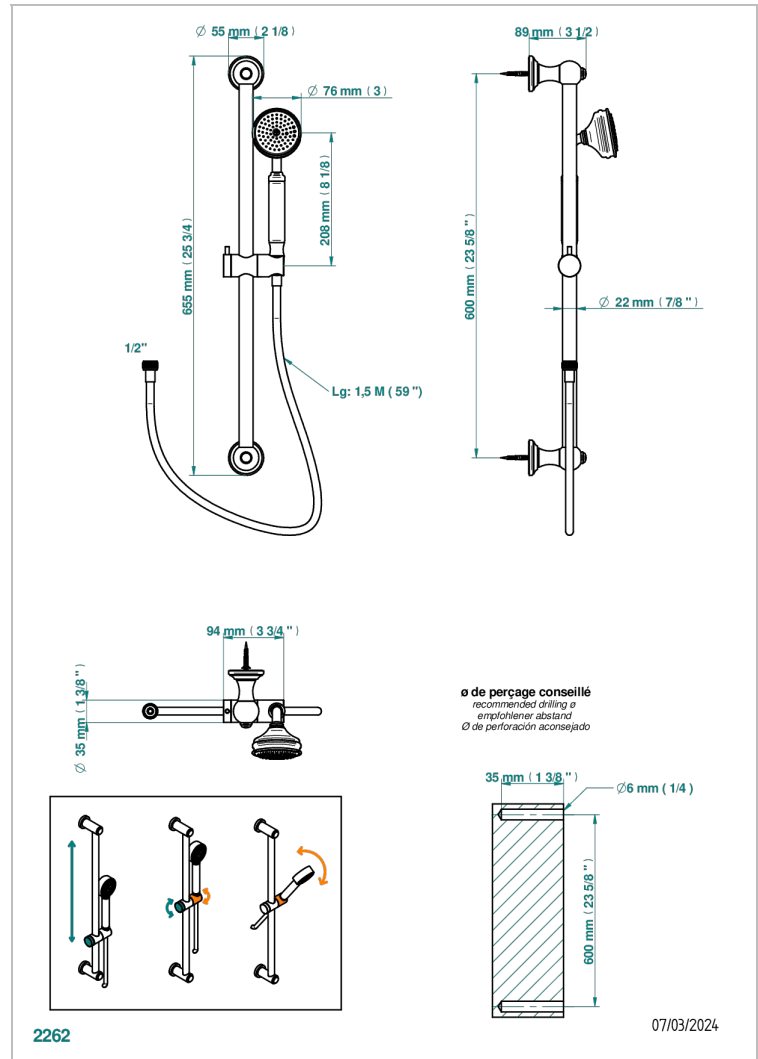

1900

G25-58A

Wall mounted stylised handshower, 60 cm slidebar, hose and hook - no elbow

CHARACTERISTIC

- 1900
- Wall mounted stylised handshower, 60 cm slidebar, hose and hook - no elbow

TECHNICAL SPECS

- Recommandé : 3 bars (max. 5 bars) - Advised : 43,5 psi (max. 72 psi)
- 9,5 l/min à 3 bars (2.5 gpm at 43.5 psi)

AVAILABLE FINITIONS

Black ceram - D30
Blush PVD - H62
Brass color PVD - H49
Brown bronze color PVD - F33
Chrome polished - A02
Chrome polished / gold polished - G02

Copper antique matt, coated - H07
Gold color PVD - H52
Gold mat - F07
Gold polished - F01
Graphite PVD - H64
Light coated bronze - D01

Nickel polished - B01
Soft gold - F30
Soft matt gold - F31
Umber PVD - H66