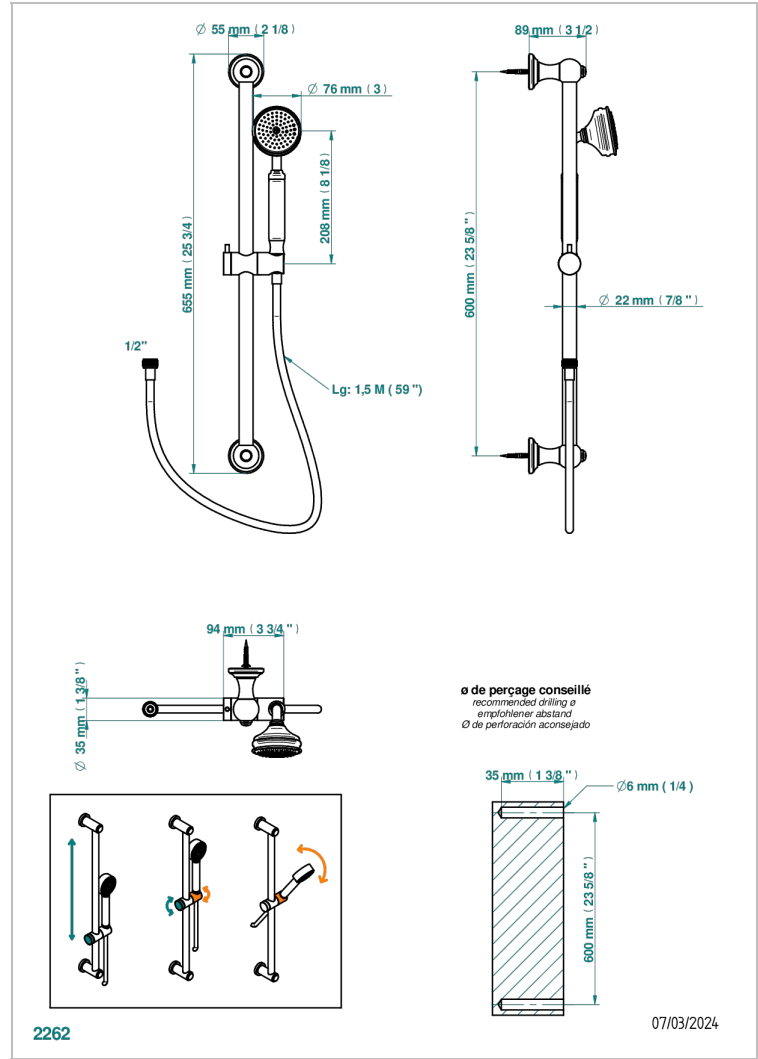

1900

G25-58A

Wall mounted stylised handshower, 60 cm slidebar, hose and hook, no elbow

CHARACTERISTIC

- 1900
- Wall mounted stylised handshower, 60 cm slidebar, hose and hook, no elbow

TECHNICAL SPECS

- Recommandé : 3 bars (max. 5 bars) - Advised : 43,5 psi (max. 72 psi)
- 9,5 l/min à 3 bars (2.5 gpm at 43.5 psi)

AVAILABLE FINITIONS

Antique nickel - H28
Black ceram - D30
Blush PVD - H62
Brass color PVD - H49
Brown bronze color PVD - F33
Gold color PVD - H52

Graphite PVD - H64
Lacquered light bronze - D01
Matt Umber PVD - H67
Matt blush PVD - H60
Matt brass color PVD - H50
Matt brown bronze color PVD - F34