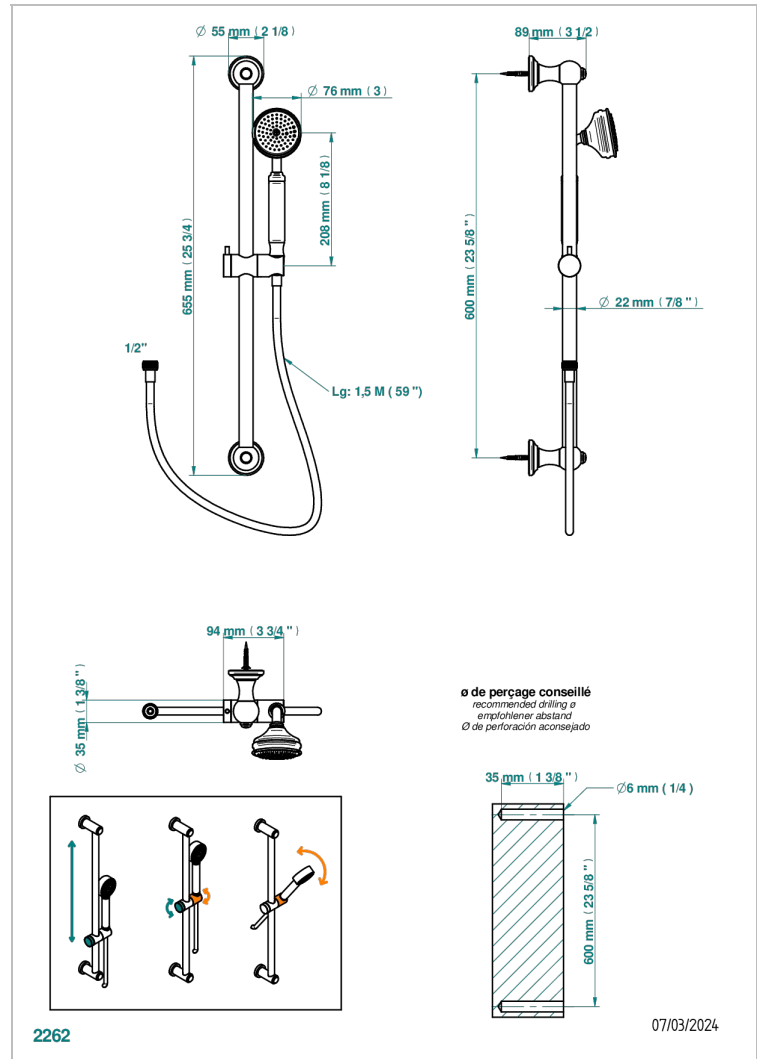

1900

G25-58A

Wall mounted stylised handshower, 60 cm slidebar, hose and hook, no elbow

CHARACTERISTIC

- 1900
- Wall mounted stylised handshower, 60 cm slidebar, hose and hook, no elbow

TECHNICAL SPECS

- Recommandé : 3 bars (max. 5 bars) - Advised : 43,5 psi (max. 72 psi)
- 9,5 l/min à 3 bars (2.5 gpm at 43.5 psi)

AVAILABLE FINITIONS

Antique nickel - H28
Black ceram - D30
Blush PVD - H62
Brass color PVD - H49
Brown bronze color PVD - F33
Gold color PVD - H52

Graphite PVD - H64
Lacquered light bronze - D01
Matt Umber PVD - H67
Matt blush PVD - H60
Matt brass color PVD - H50
Matt brown bronze color PVD - F34