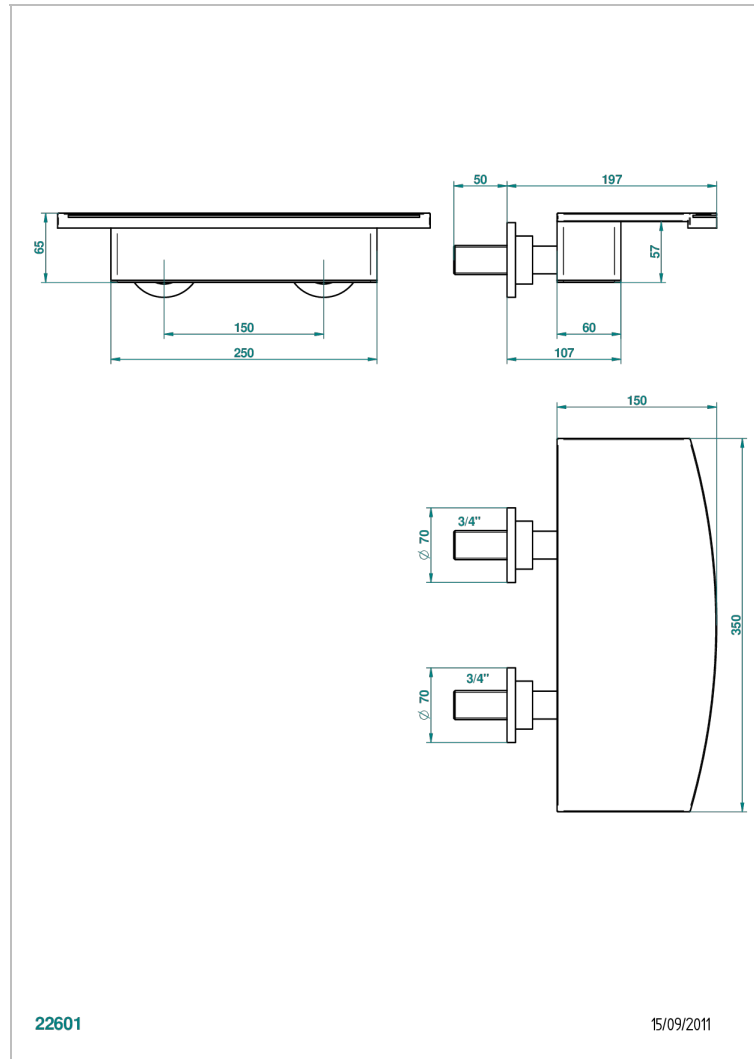

BELUGA WITH LEVER HANDLES

G1U-22NIA/E

Waterfall bath spout, wall mounted, 13.3/4"

THG[®]
PARIS

CHARACTERISTIC

- Beluga with lever handles
- Waterfall bath spout, wall mounted, 13.3/4"

AVAILABLE FINITIONS

Black ceram - D30
Blush PVD - H62
Brass color PVD - H49
Brown bronze color PVD - F33
Chrome polished - A02
Chrome polished / gold polished - G02