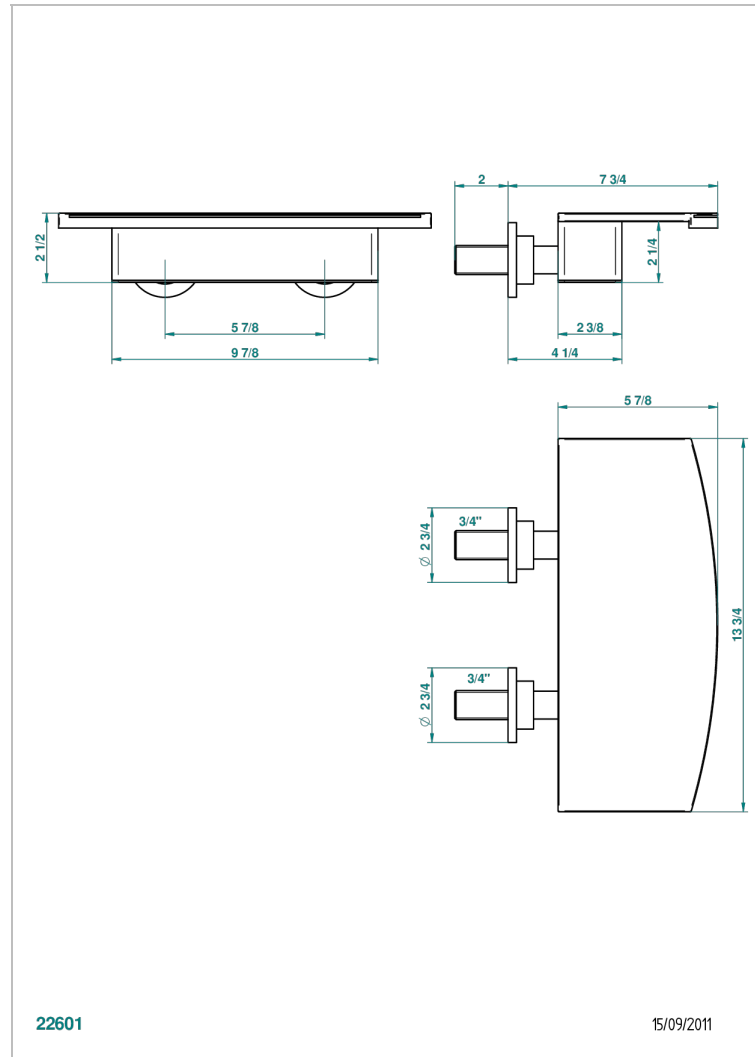

BELUGA WITH LEVER HANDLES

G1U-22NIA/E

Waterfall bath spout, wall mounted, 13.3/4"

22601

15/09/2011

CHARACTERISTIC

- Beluga with lever handles
- Waterfall bath spout, wall mounted, 13.3/4"

AVAILABLE FINITIONS